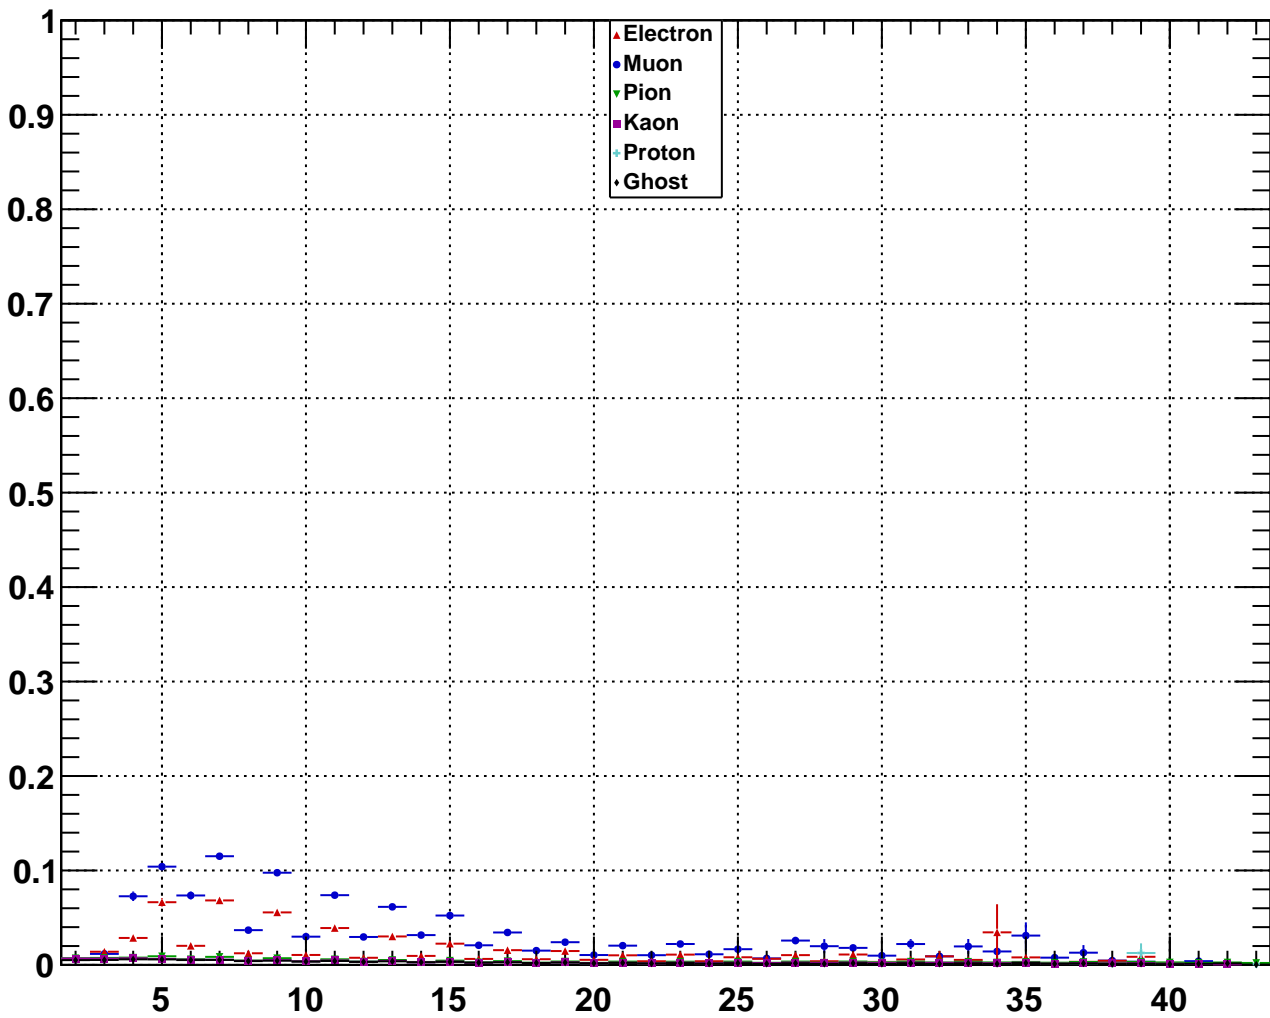

Upstream Muon MVA Output

Upstream Muon TrackNumDof