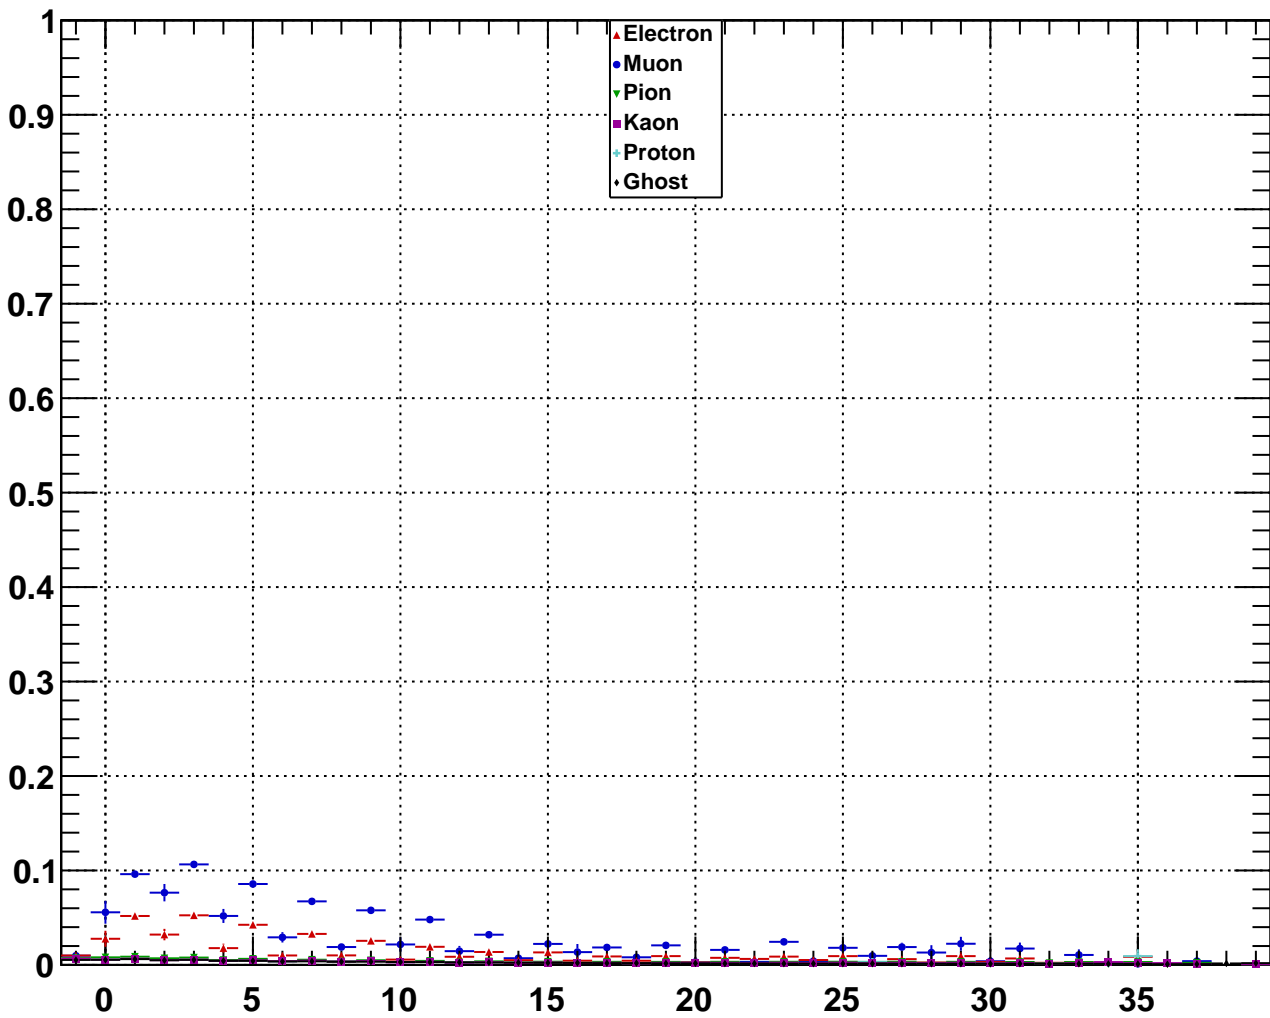

Upstream Muon MVA Output

Upstream Muon TrackFitVelonDoF