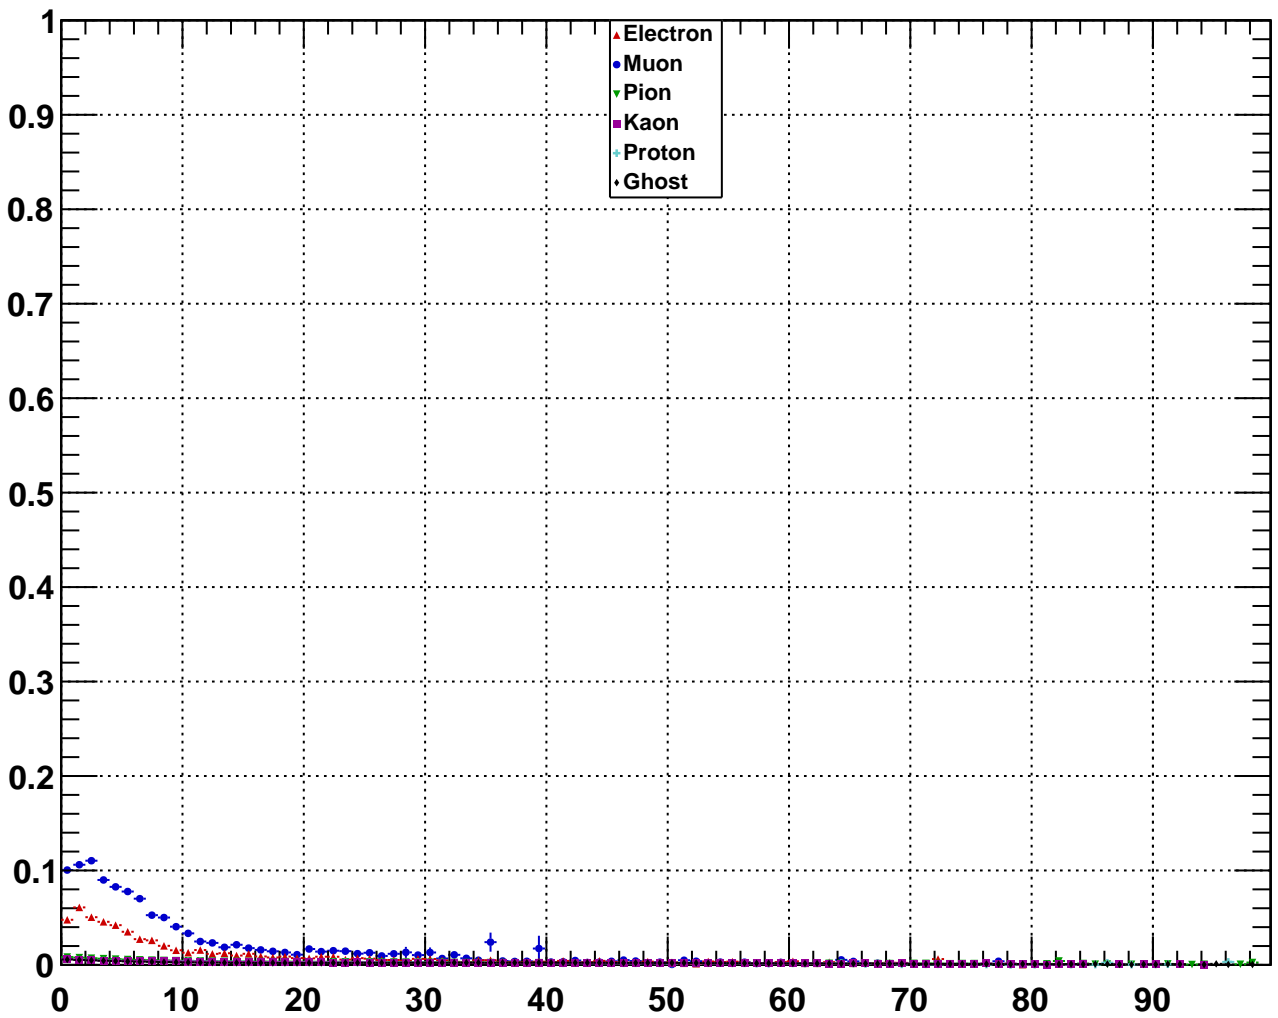

Upstream Muon MVA Output

Upstream Muon TrackFitVeloChi2