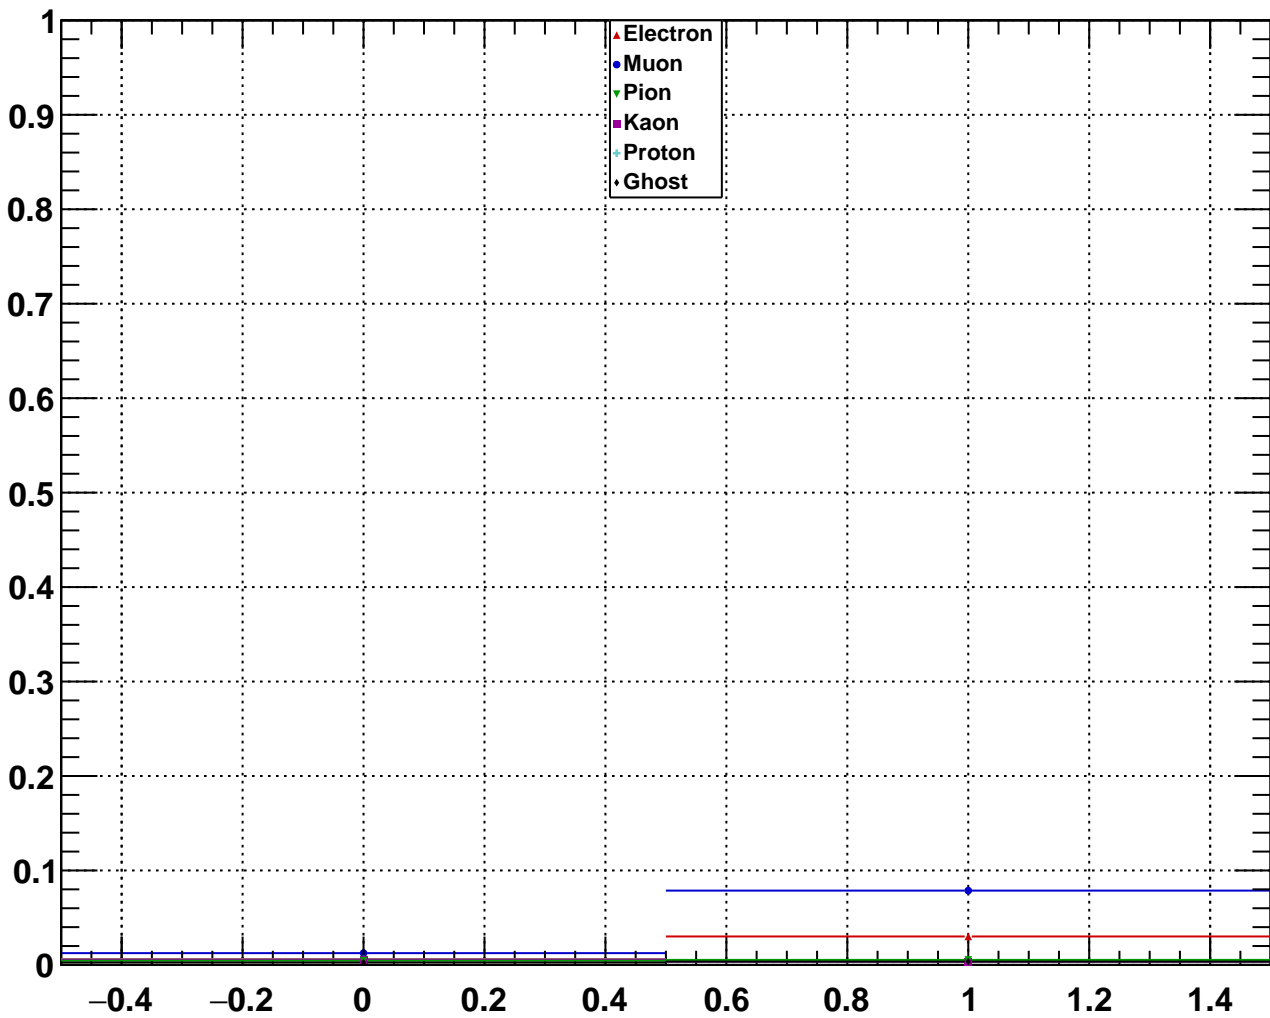

Upstream Muon MVA Output

Upstream Muon RichUsedR1Gas