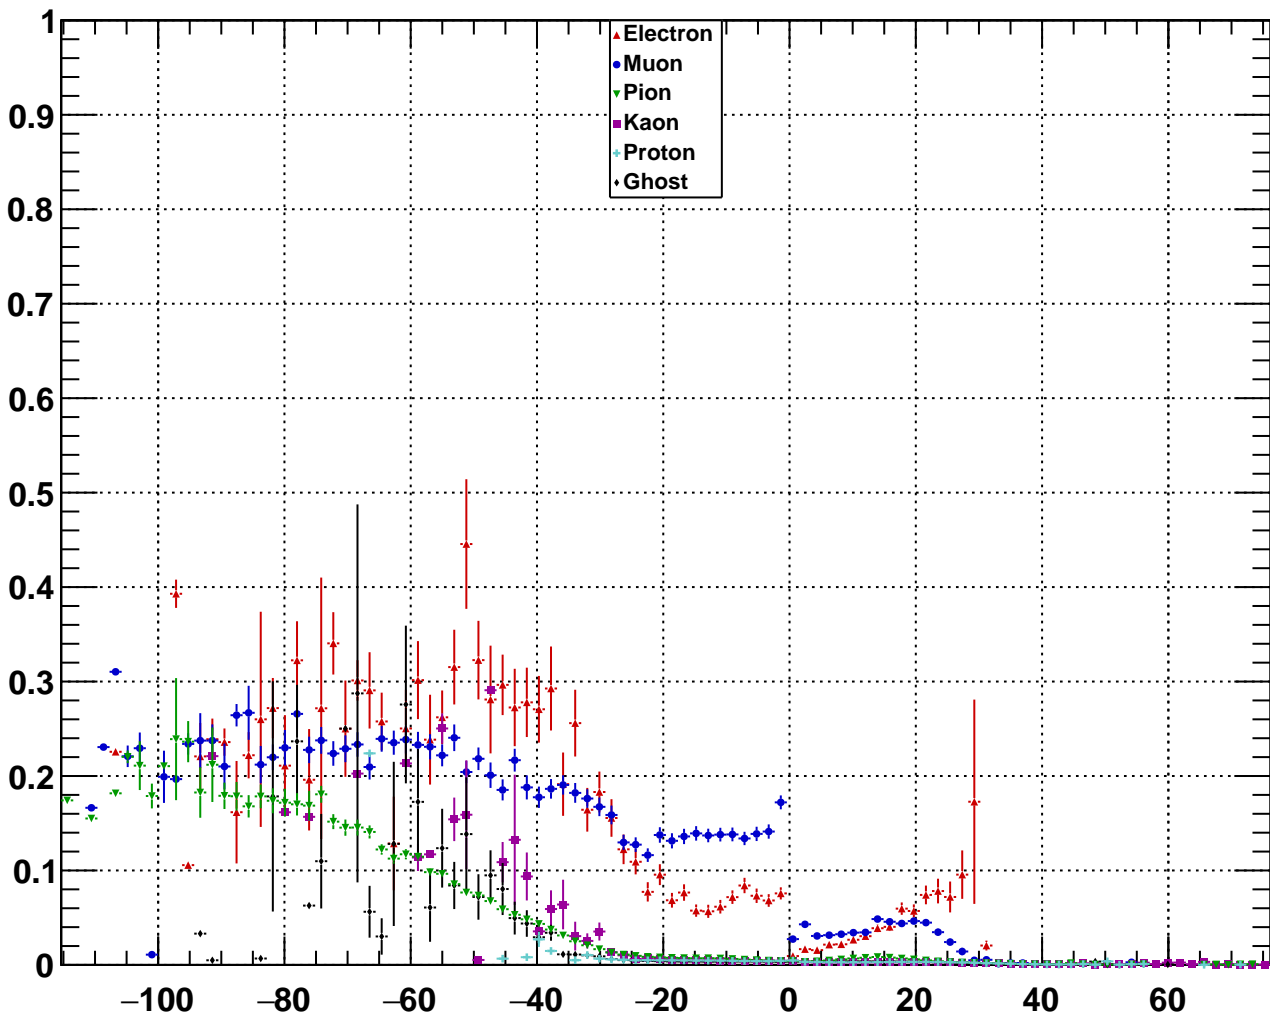

Upstream Muon MVA Output

Upstream Muon RichDLLp