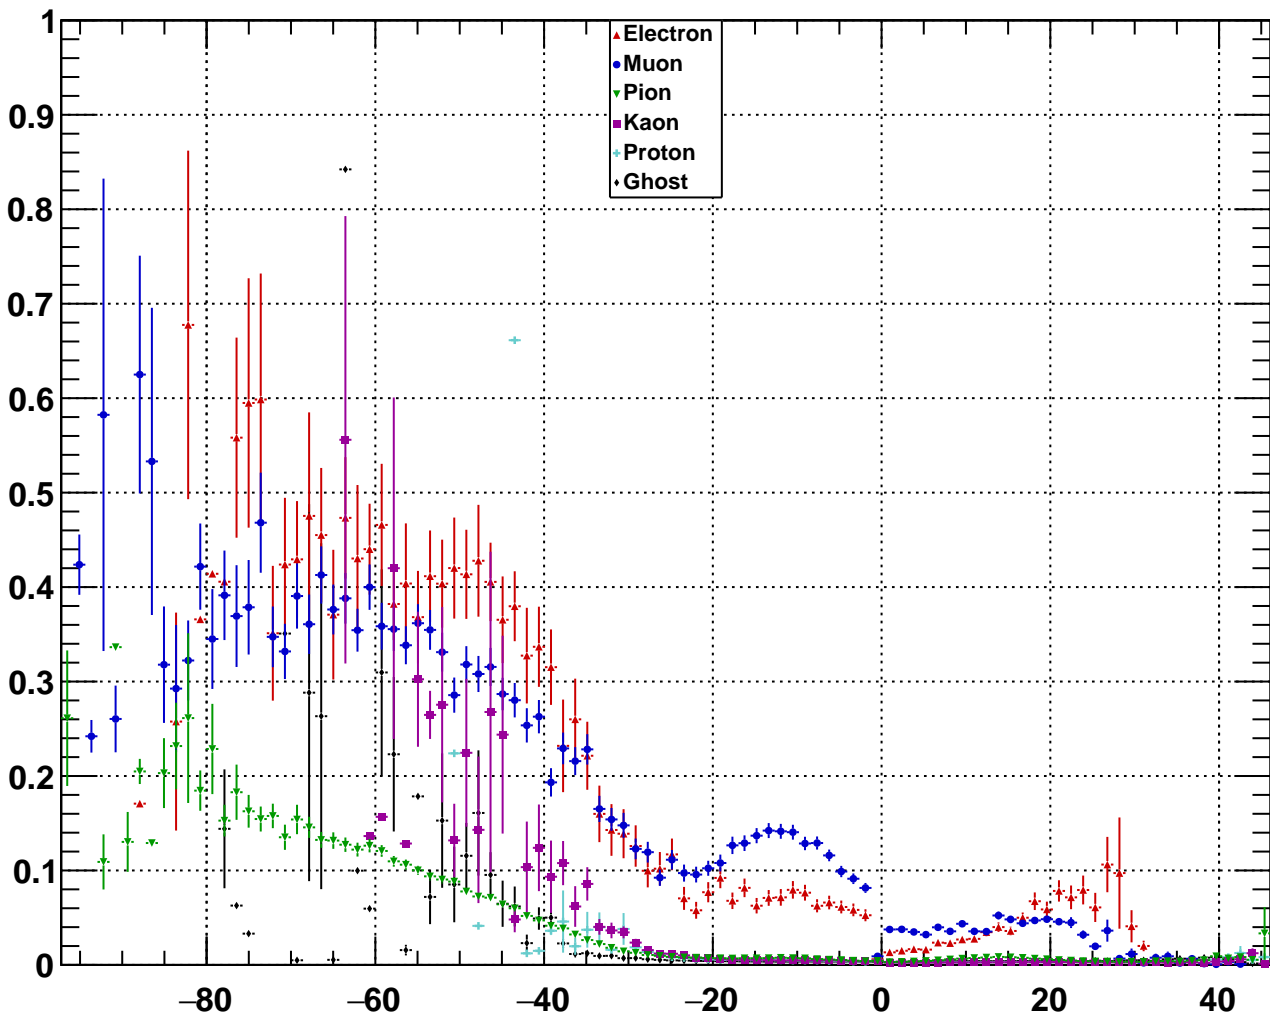

Upstream Muon MVA Output

Upstream Muon RichDLLbt