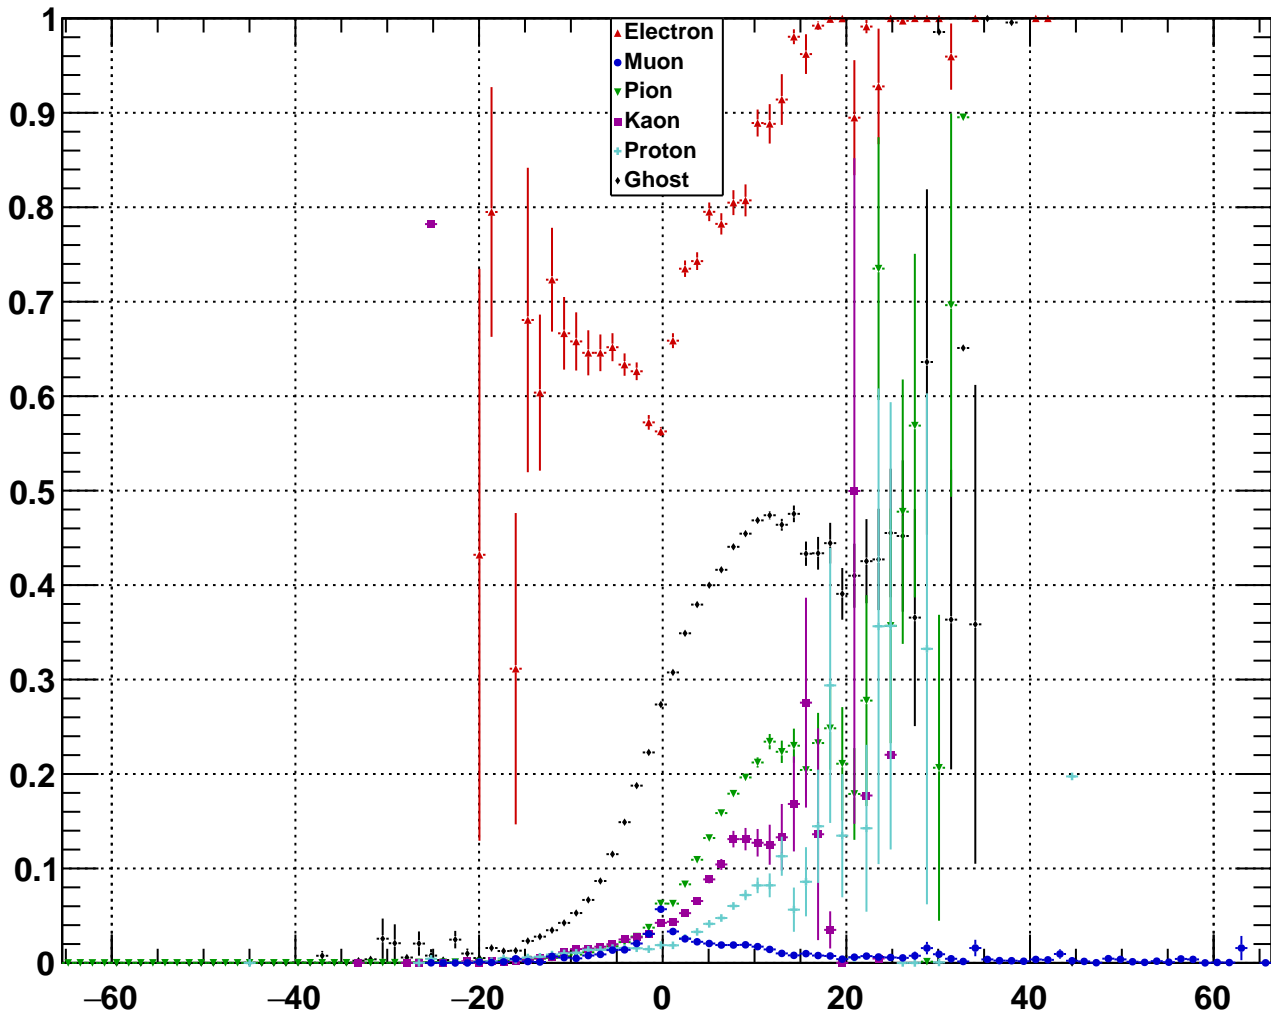

Downstream Electron MVA Output

Downstream Electron RichDLLmu