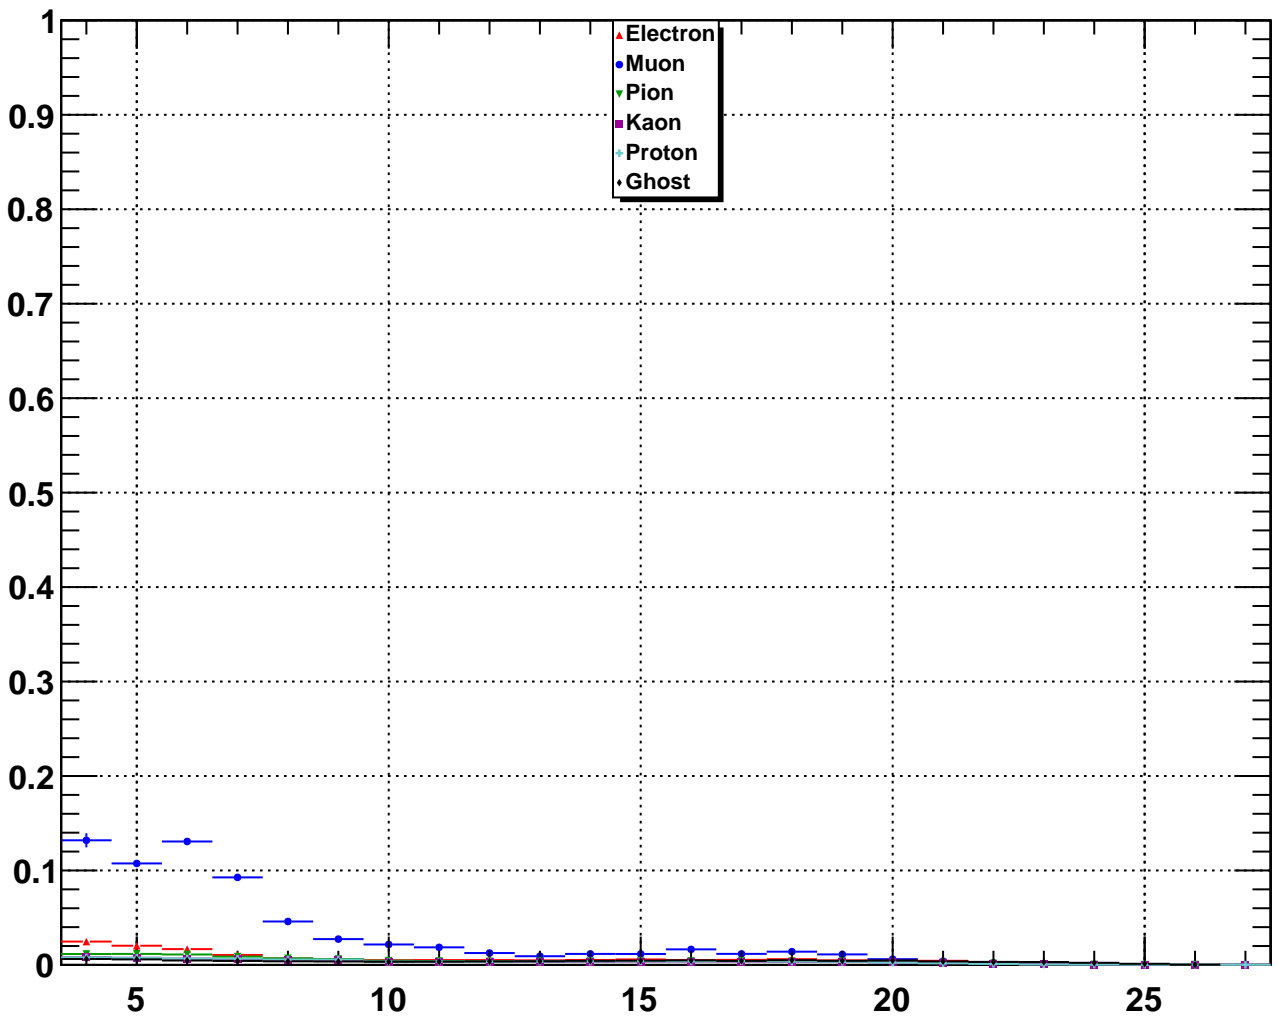

Upstream Muon MVA Output

Upstream Muon TrackNumDof