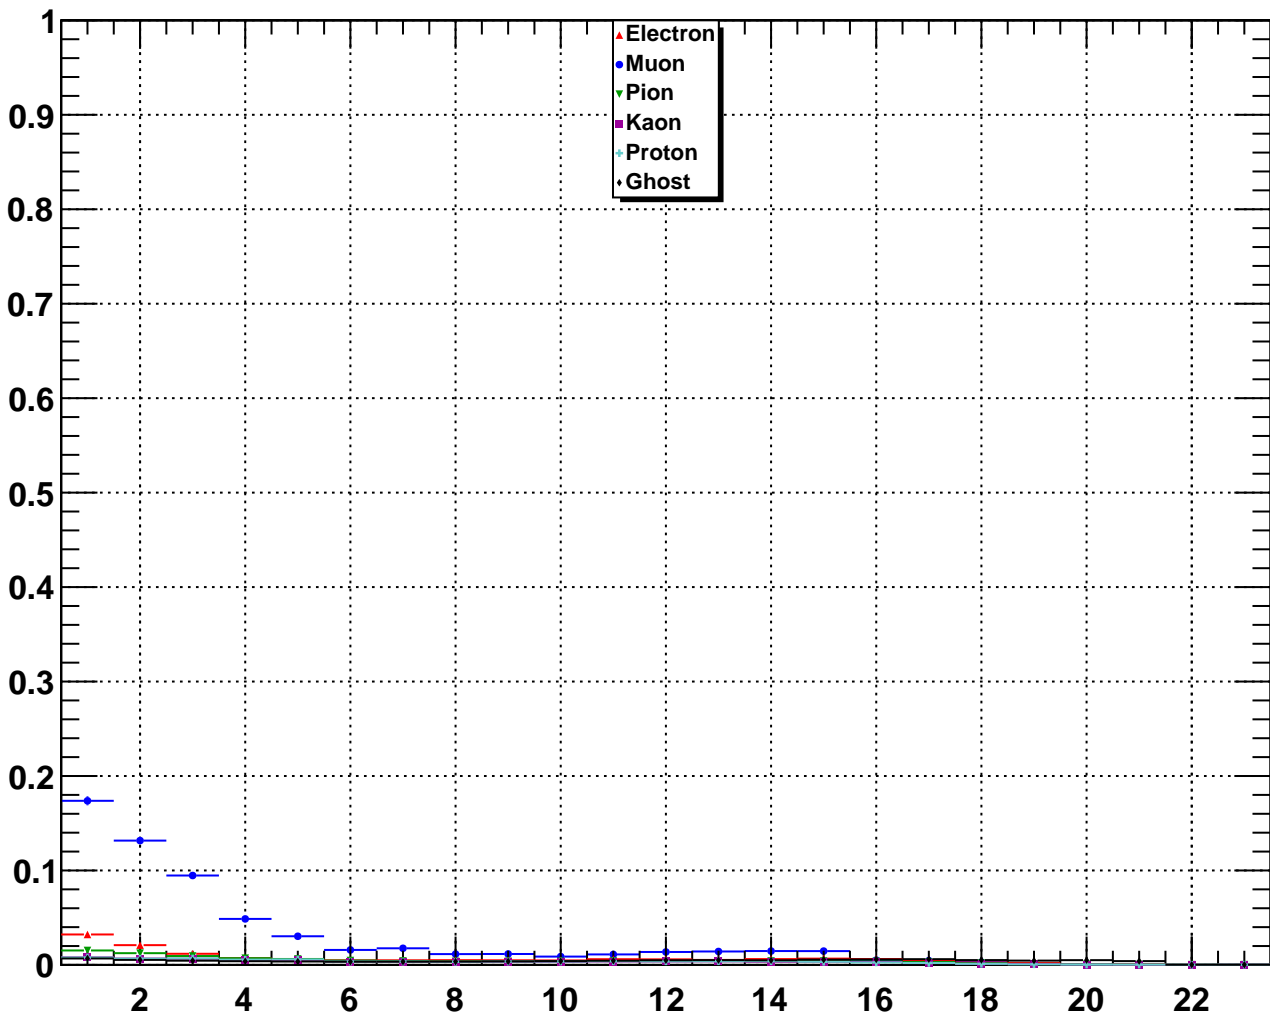

Upstream Muon MVA Output

Upstream Muon TrackFitVelonDof