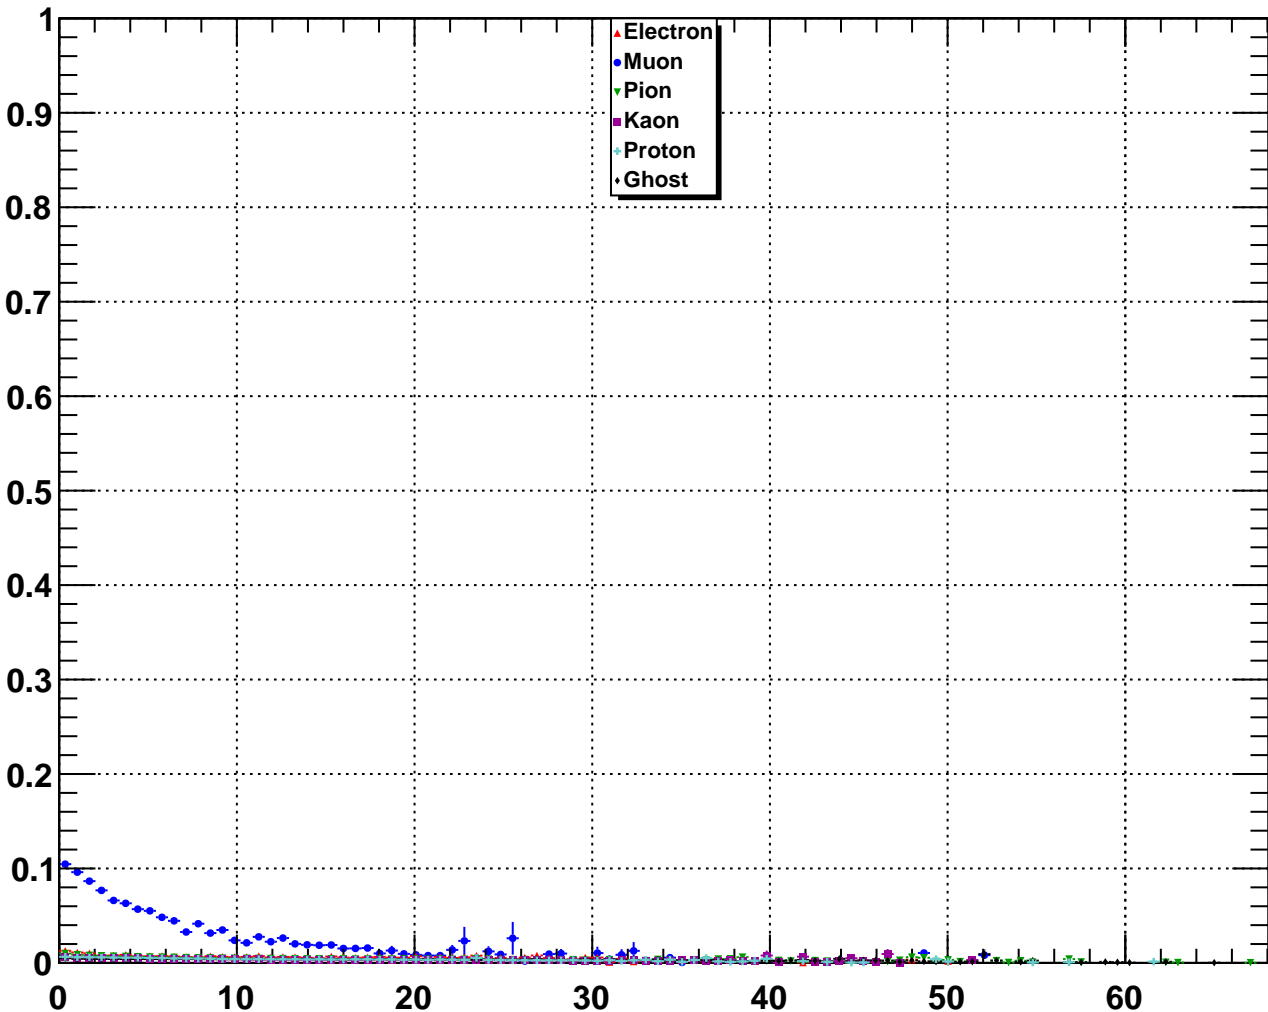

Upstream Muon MVA Output

Upstream Muon TrackFitVeloChi2