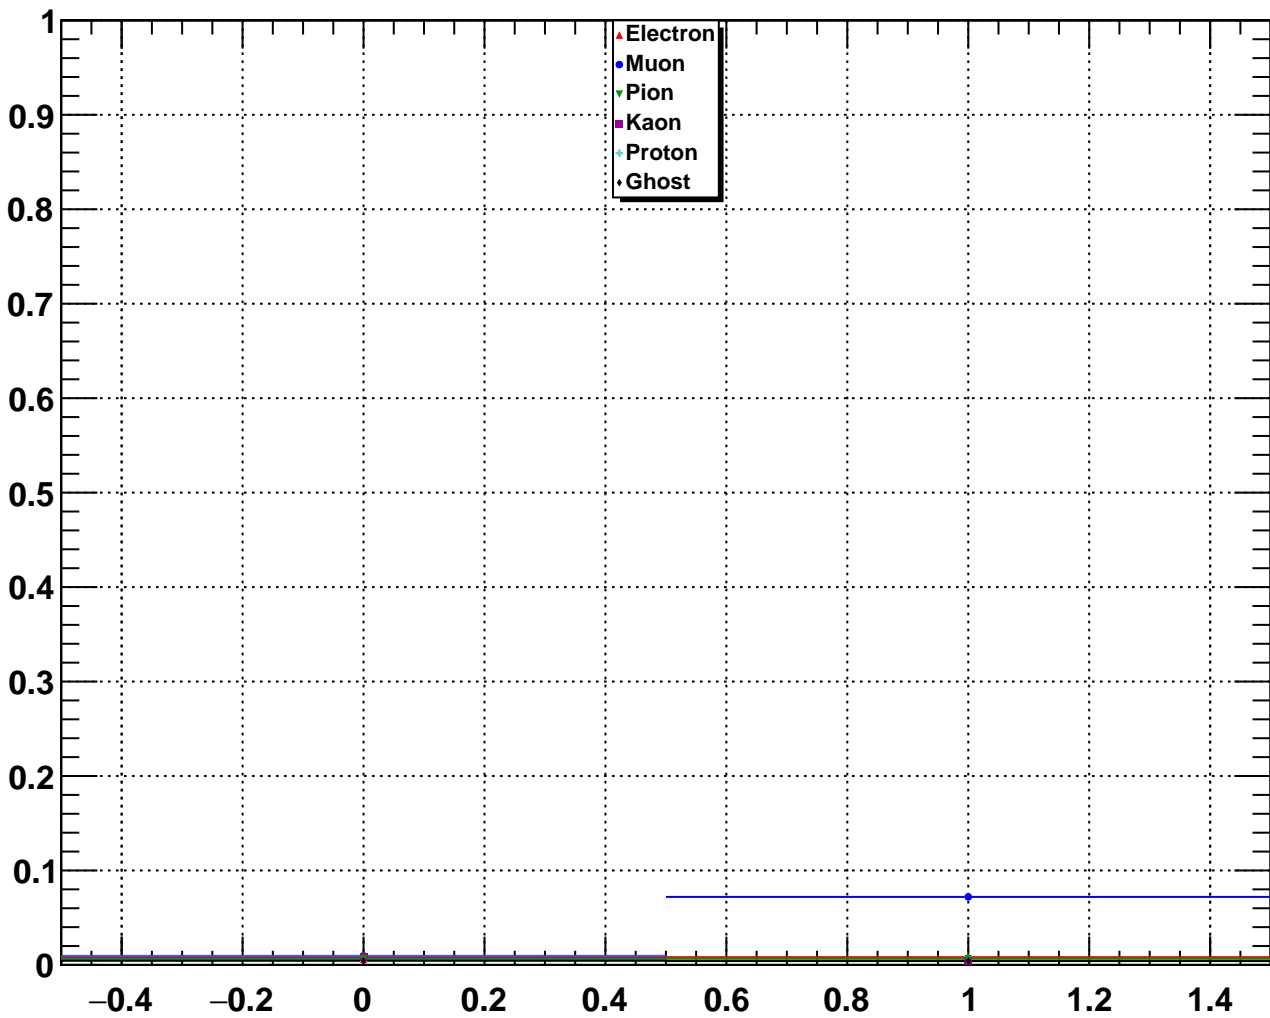

Upstream Muon MVA Output

Upstream Muon RichUsedR1Gas