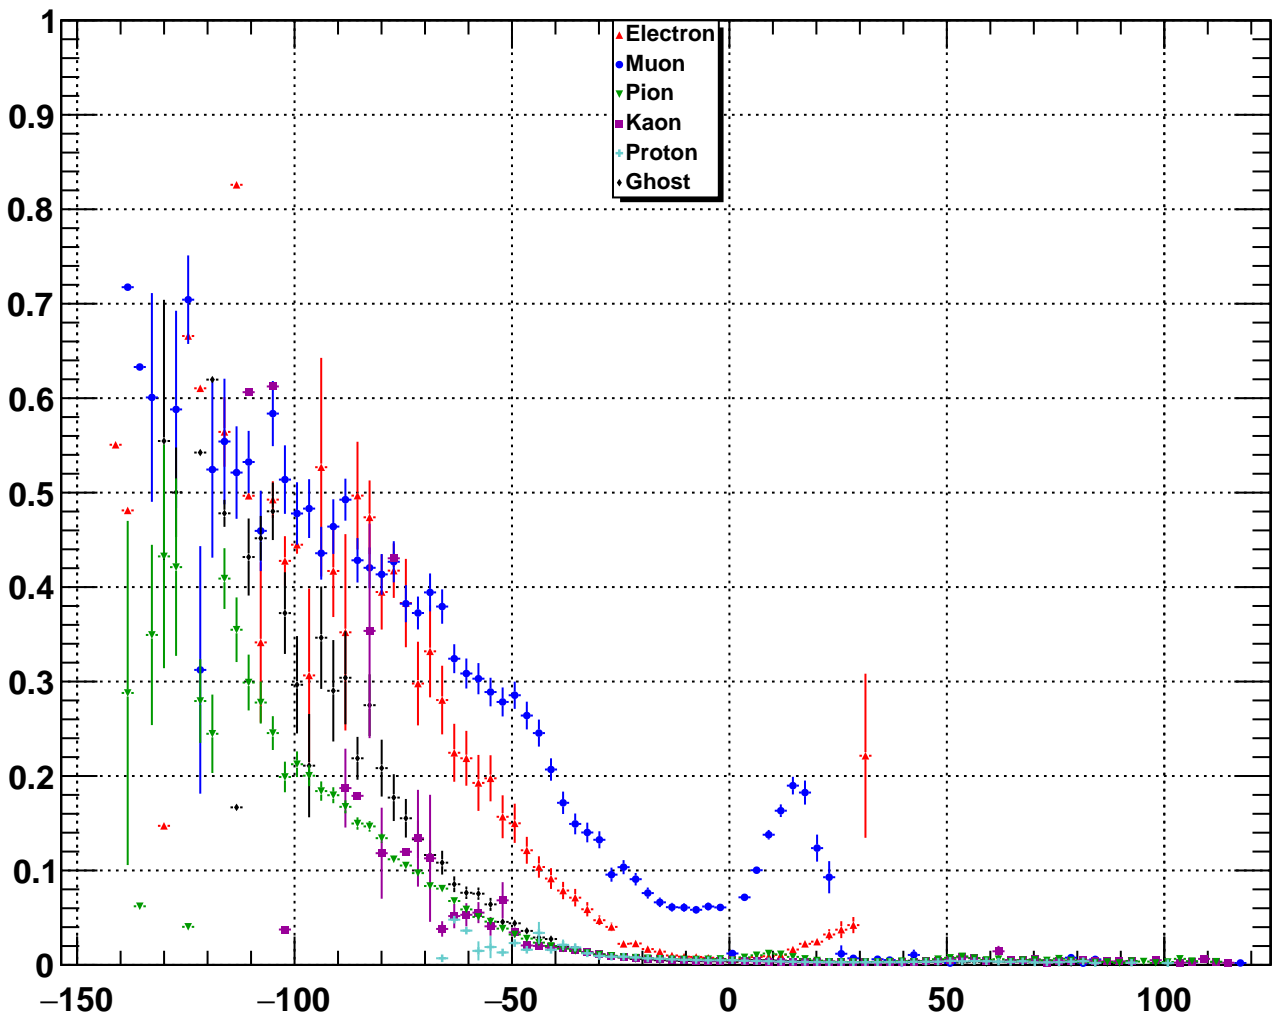

Upstream Muon MVA Output

Upstream Muon RichDLLp