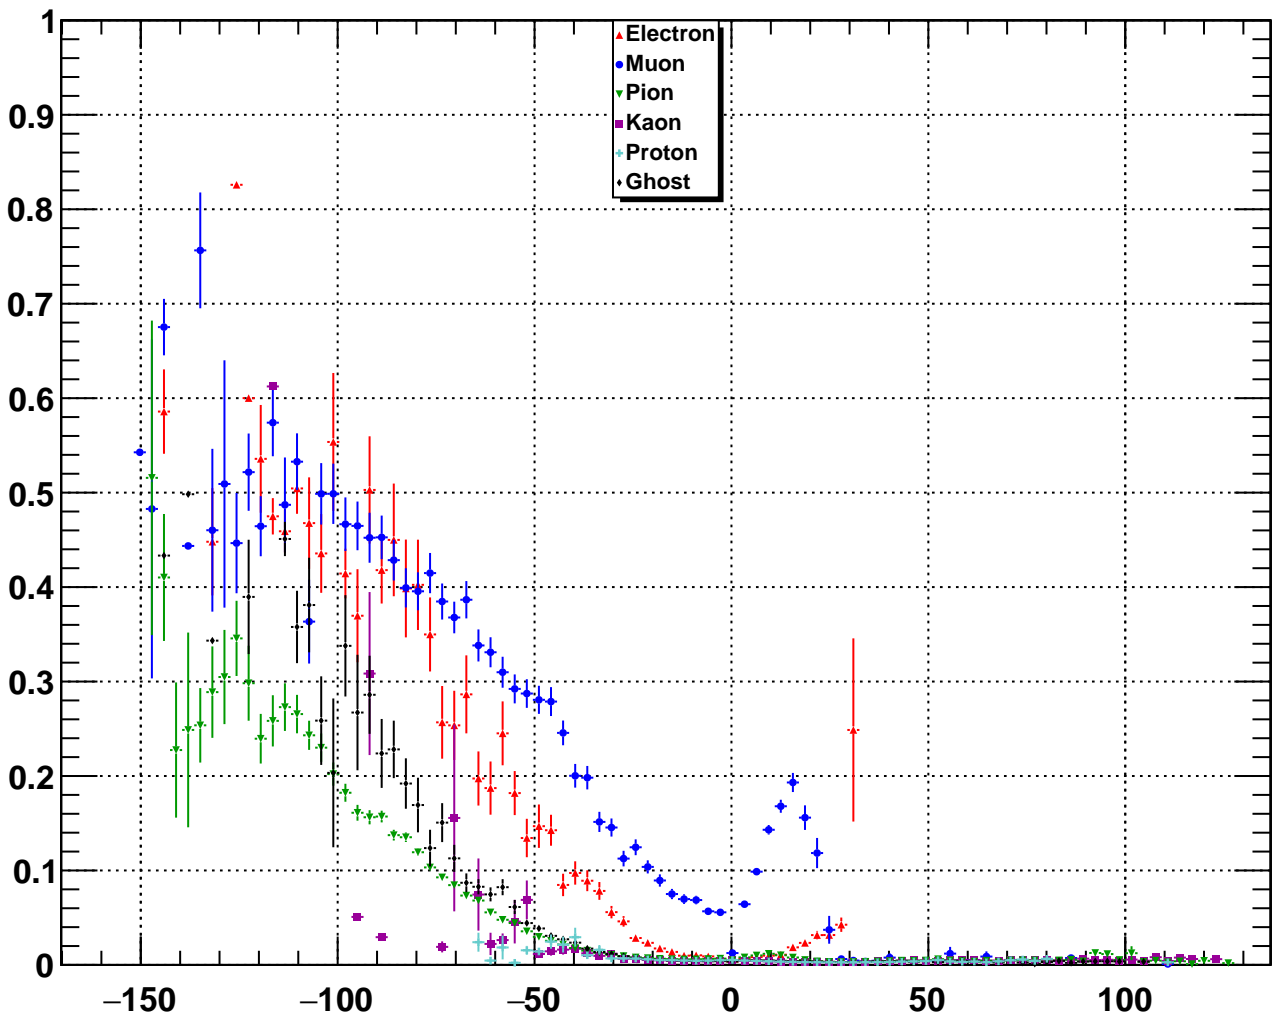

Upstream Muon MVA Output

Upstream Muon RichDLLk