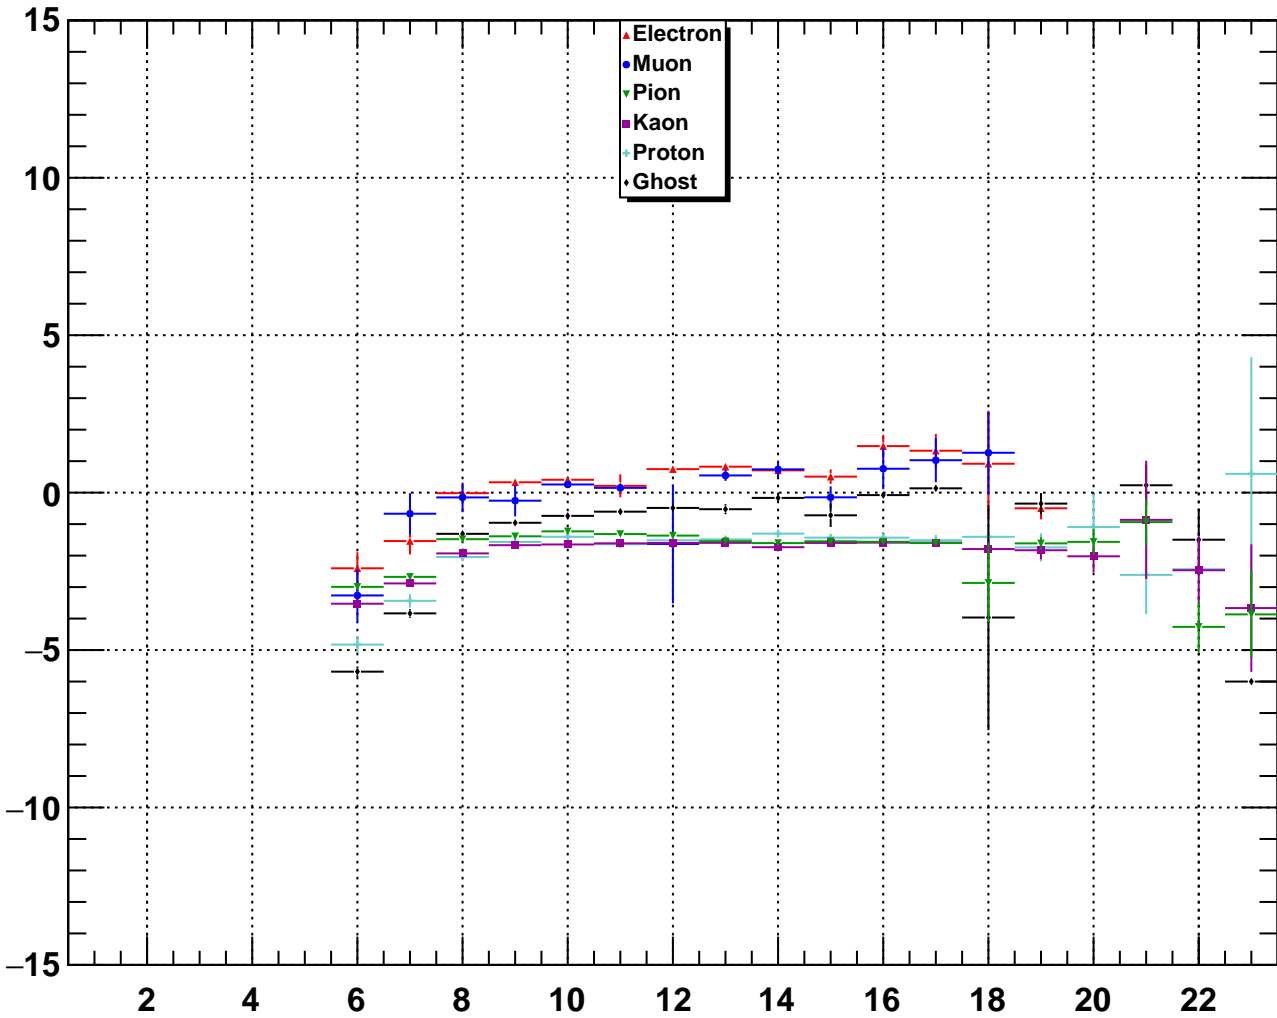

Upstream Muon CombDLLmu

Upstream Muon TrackFitVeloNDoF