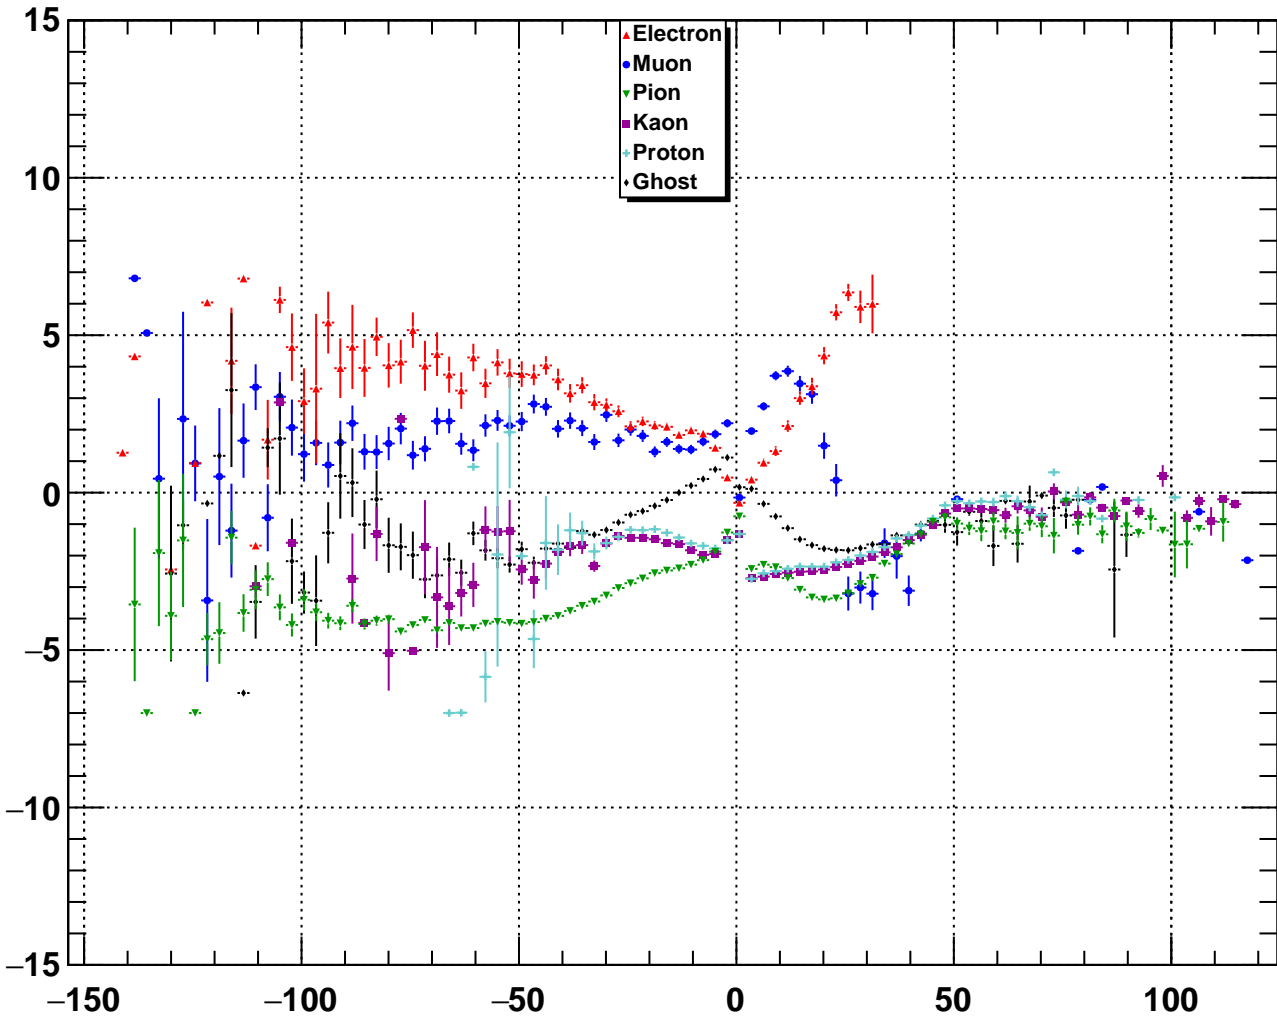

Upstream Muon CombDLLmu

Upstream Muon RichDLLp