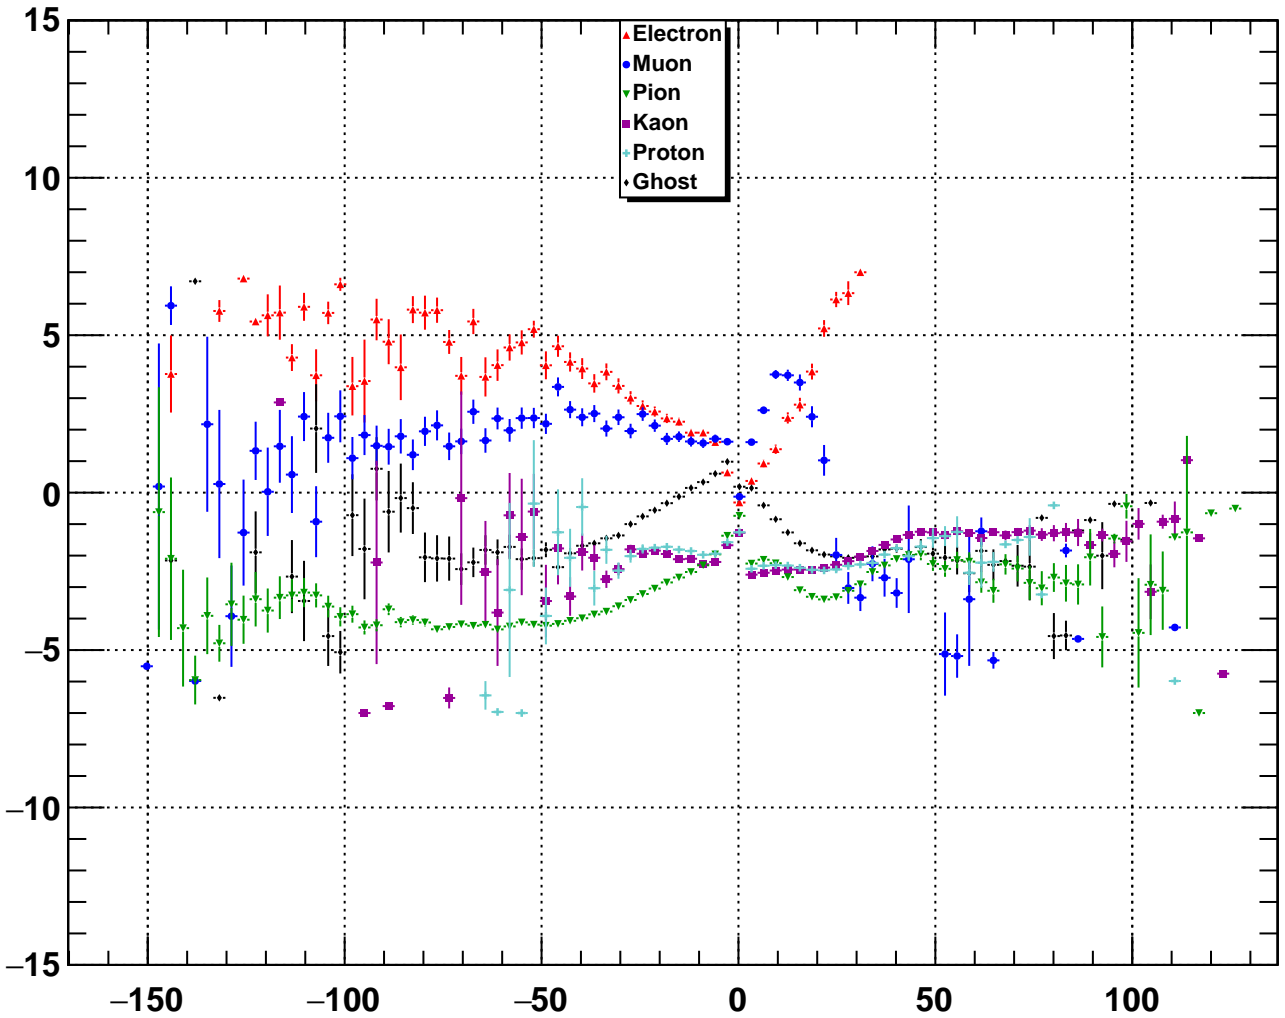

Upstream Muon CombDLLmu

Upstream Muon RichDLLk