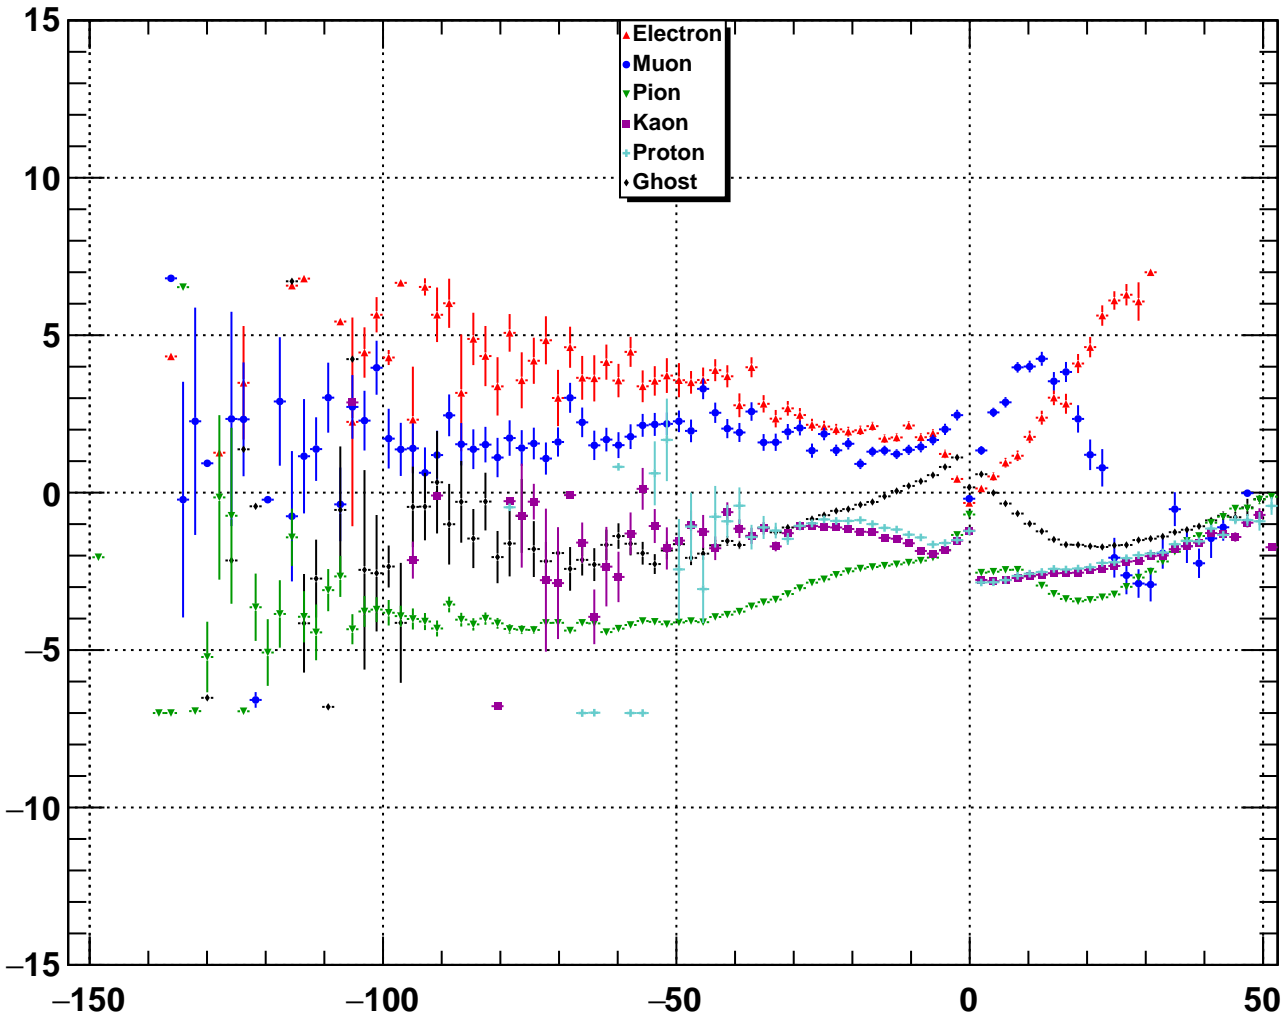

Upstream Muon CombDLLmu

Upstream Muon RichDLLbt