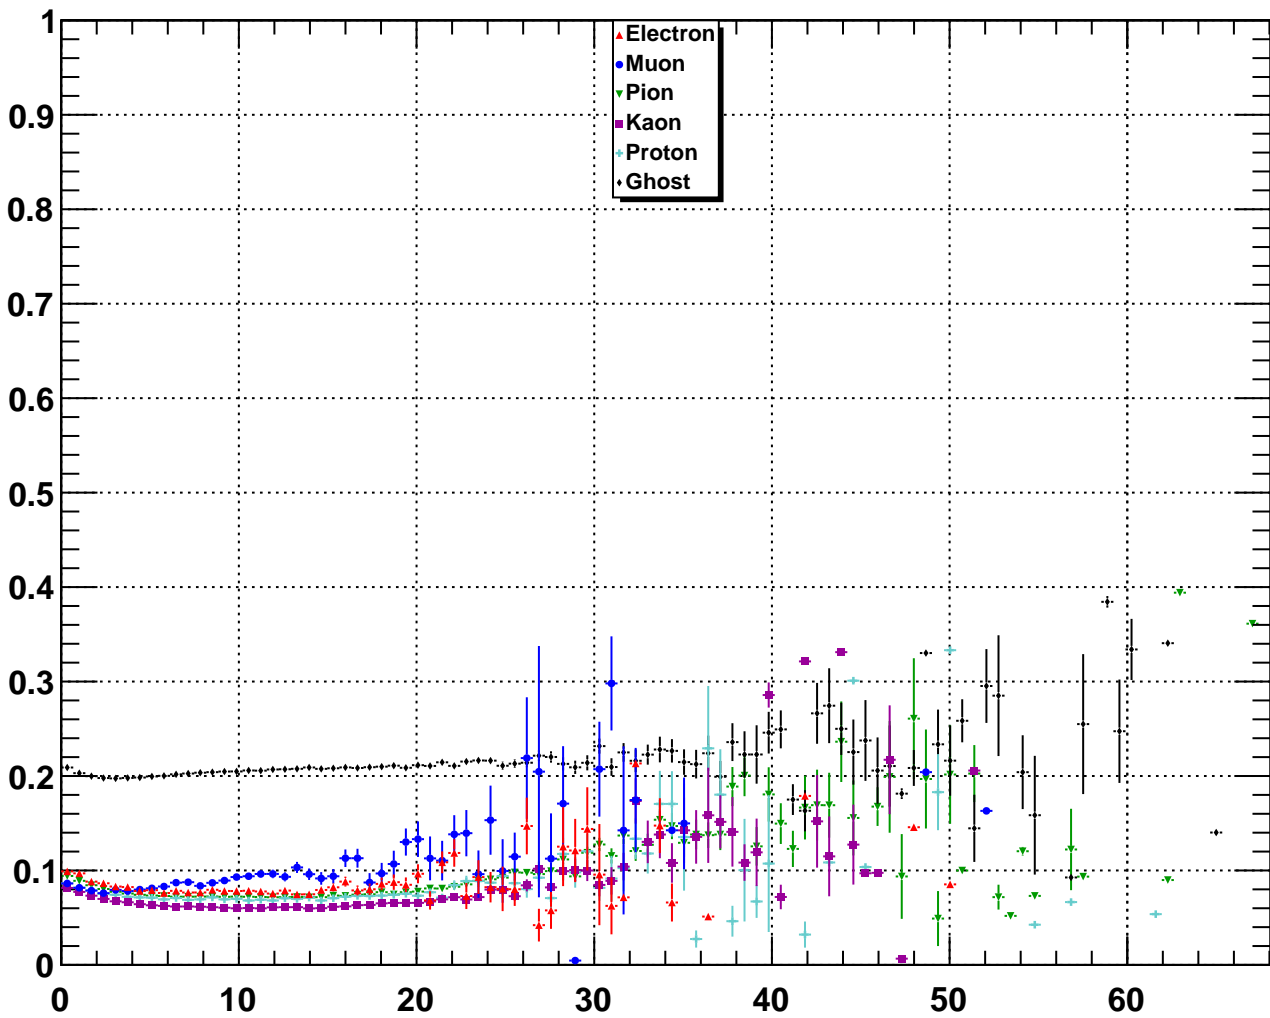

Upstream Ghost TrackGhostProbability

Upstream Ghost TrackFitVeloChi2