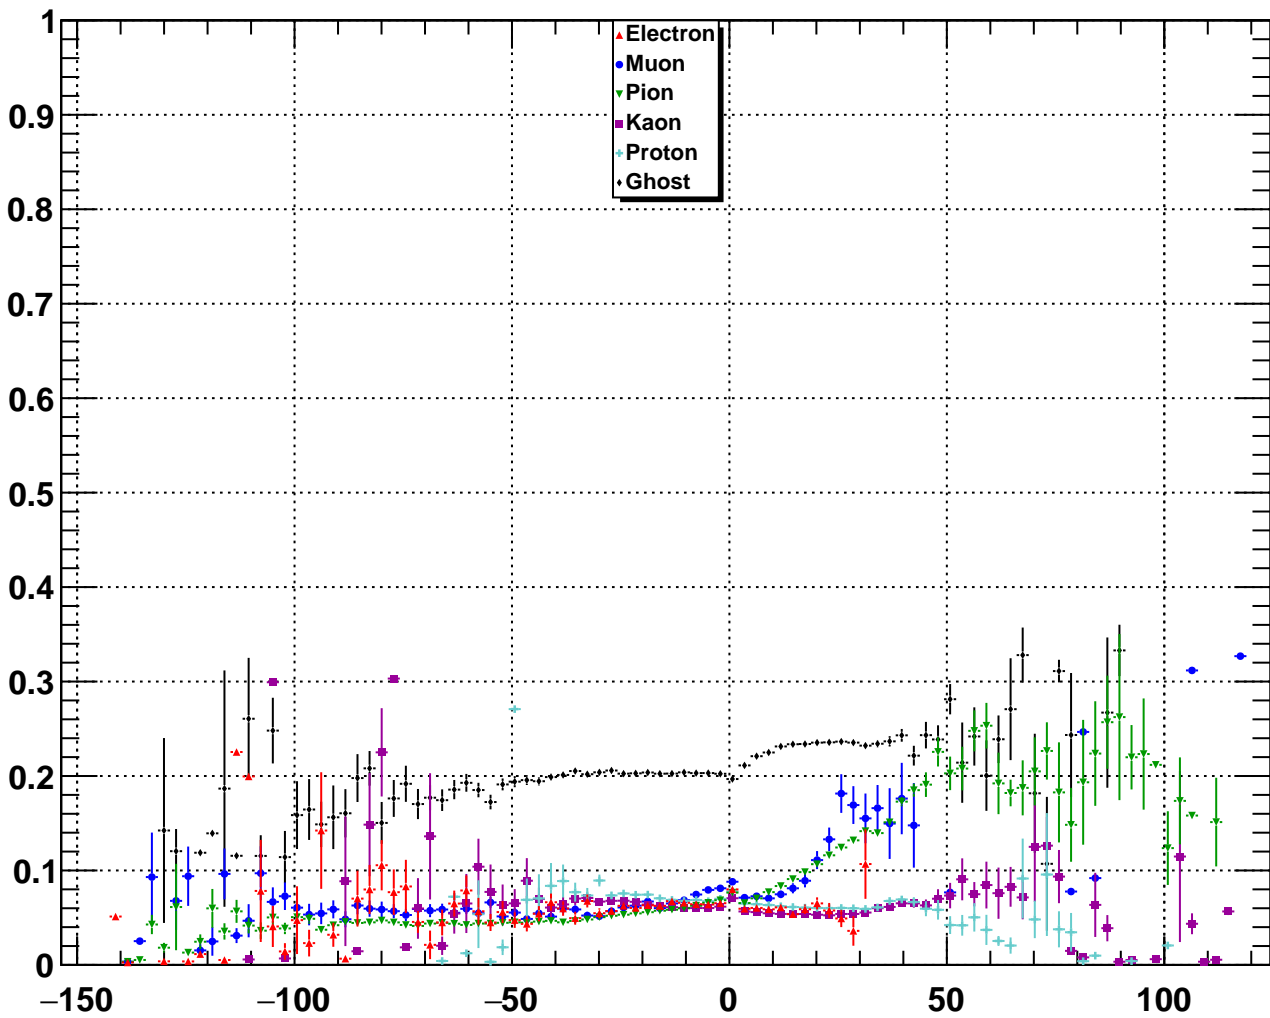

Upstream Ghost TrackGhostProbability

Upstream Ghost RichDLLp