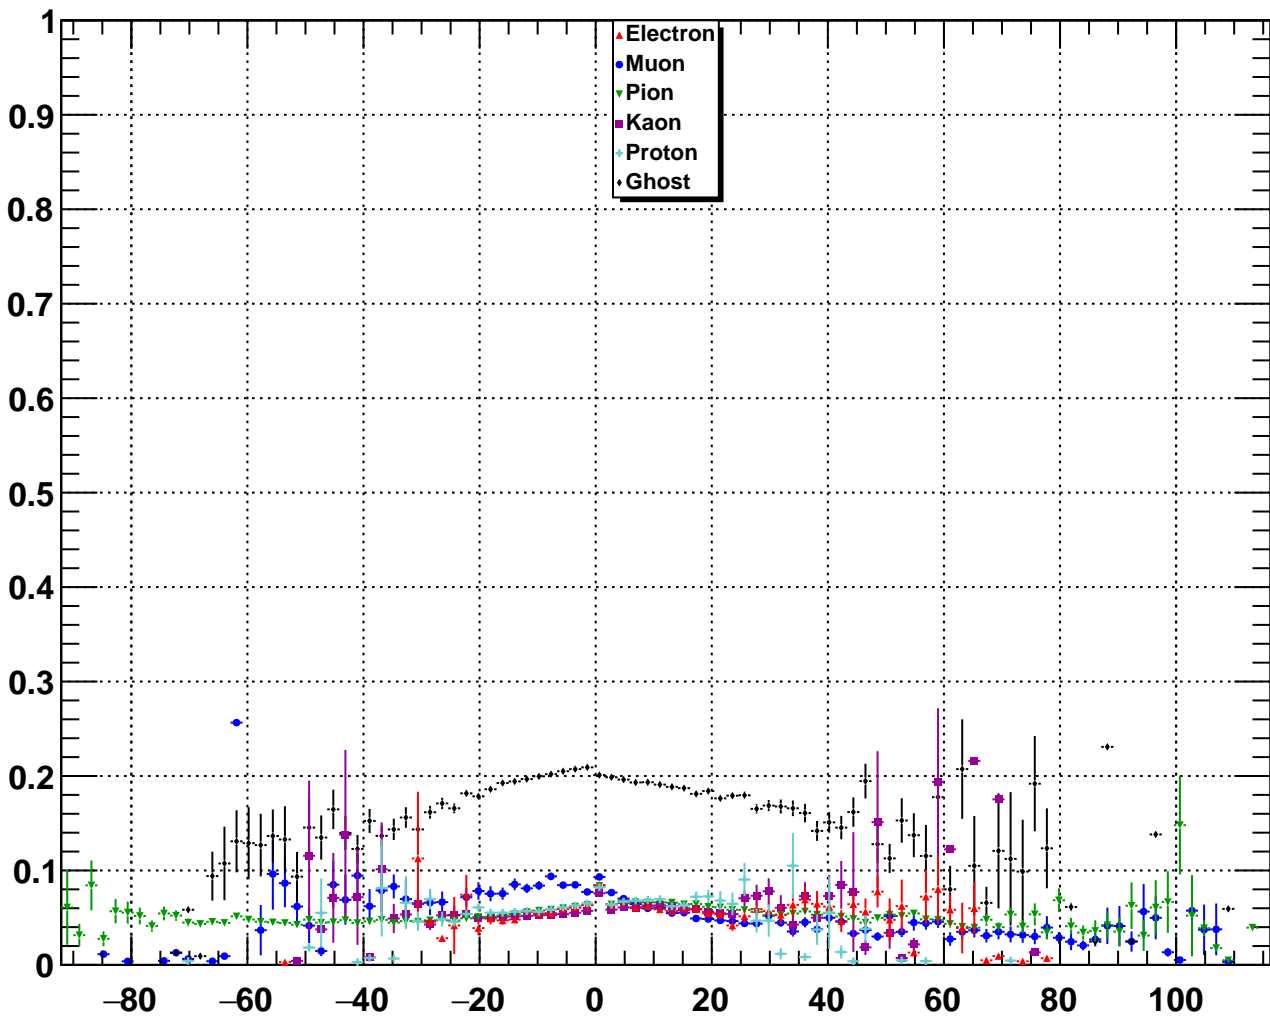

Upstream Ghost TrackGhostProbability

Upstream Ghost RichDLLmu