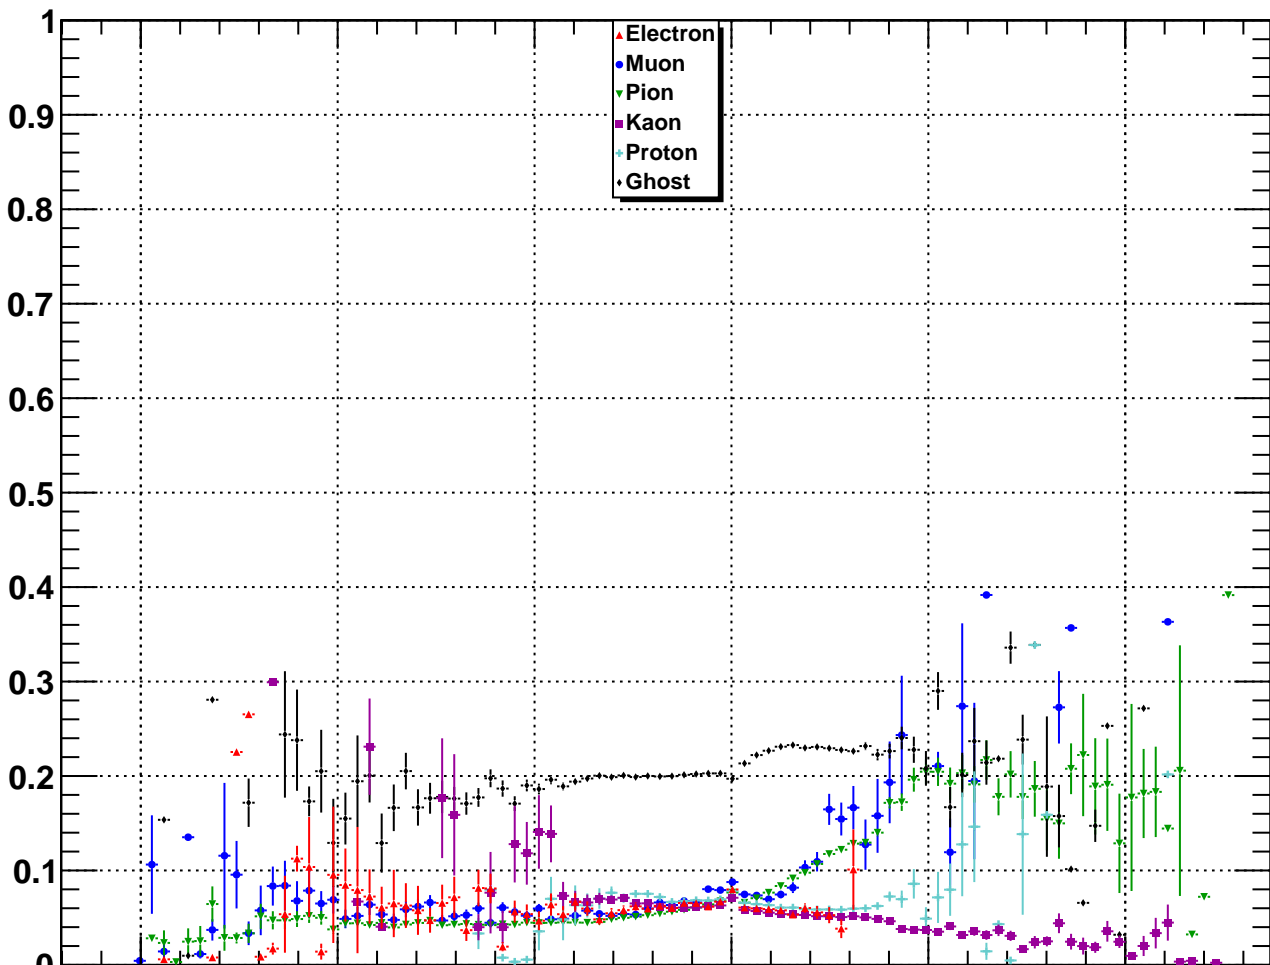

Upstream Ghost TrackGhostProbability

Upstream Ghost RichDLLk