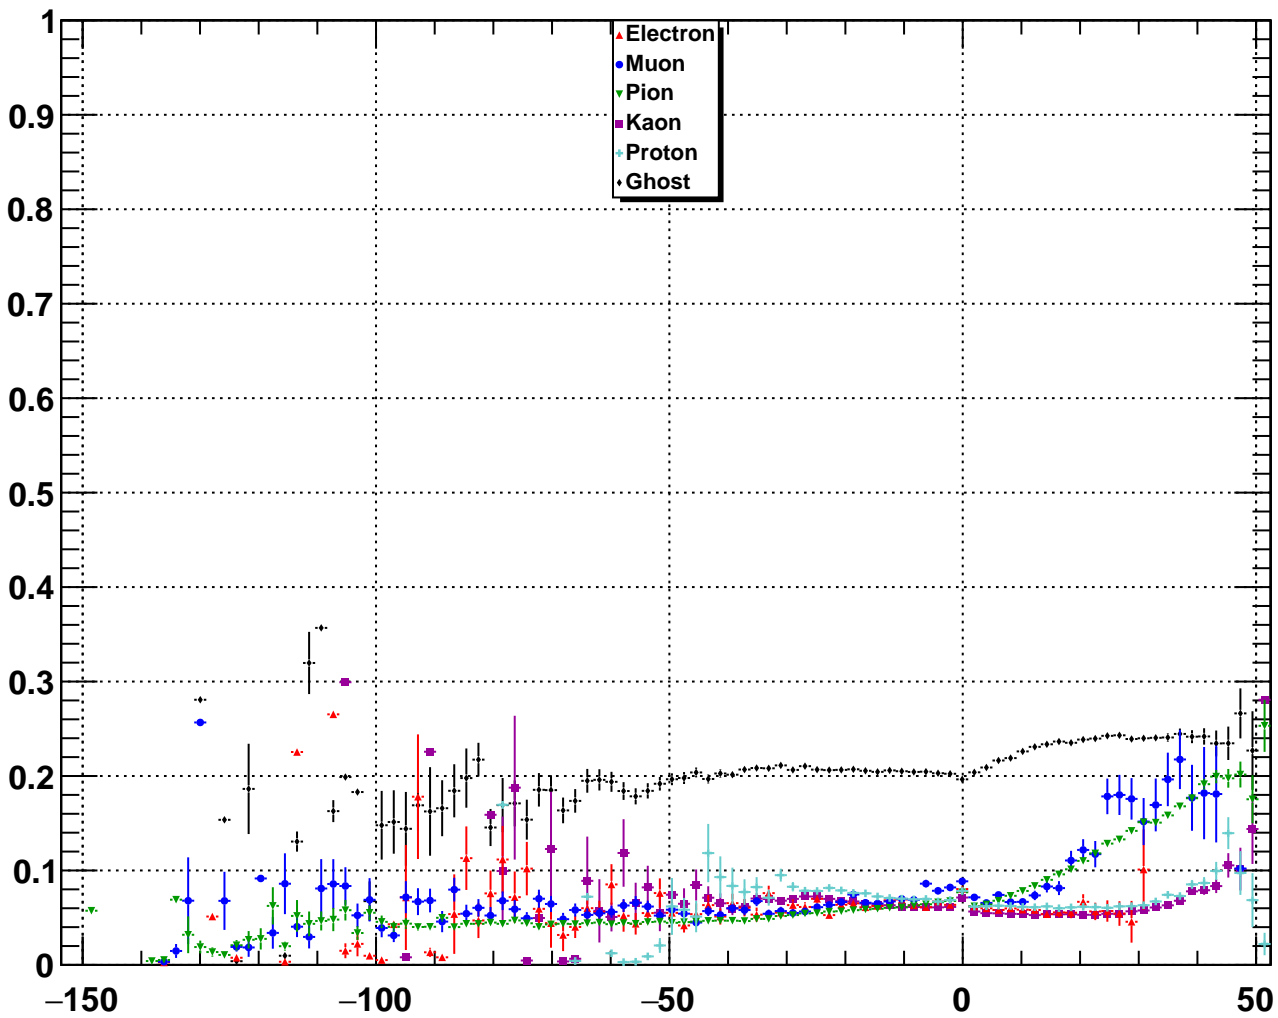

Upstream Ghost TrackGhostProbability

Upstream Ghost RichDLLbt