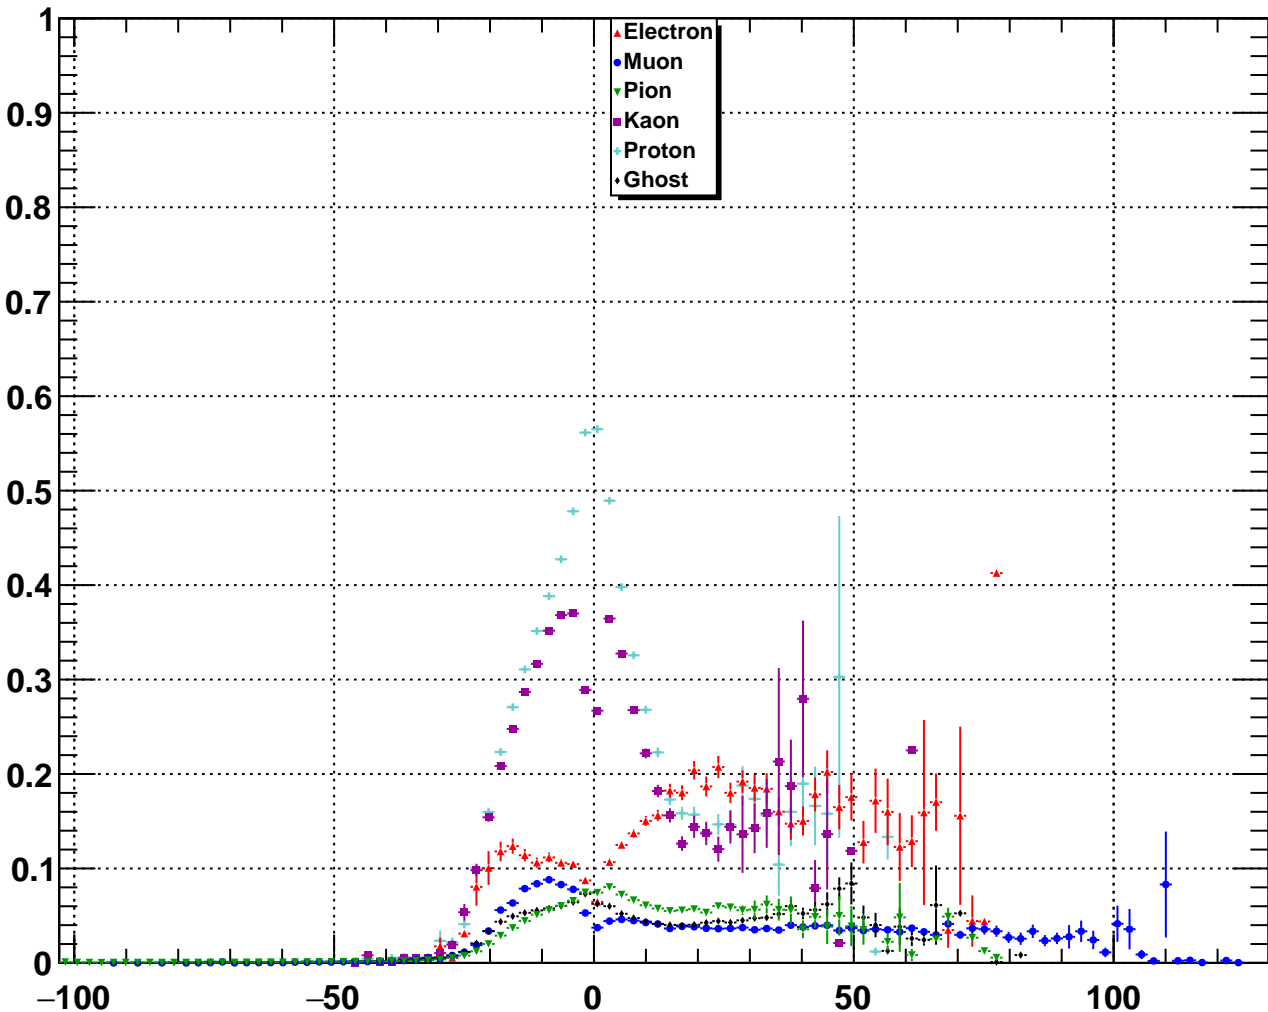

Downstream Proton MVA Output

Downstream Proton RichDLLmu