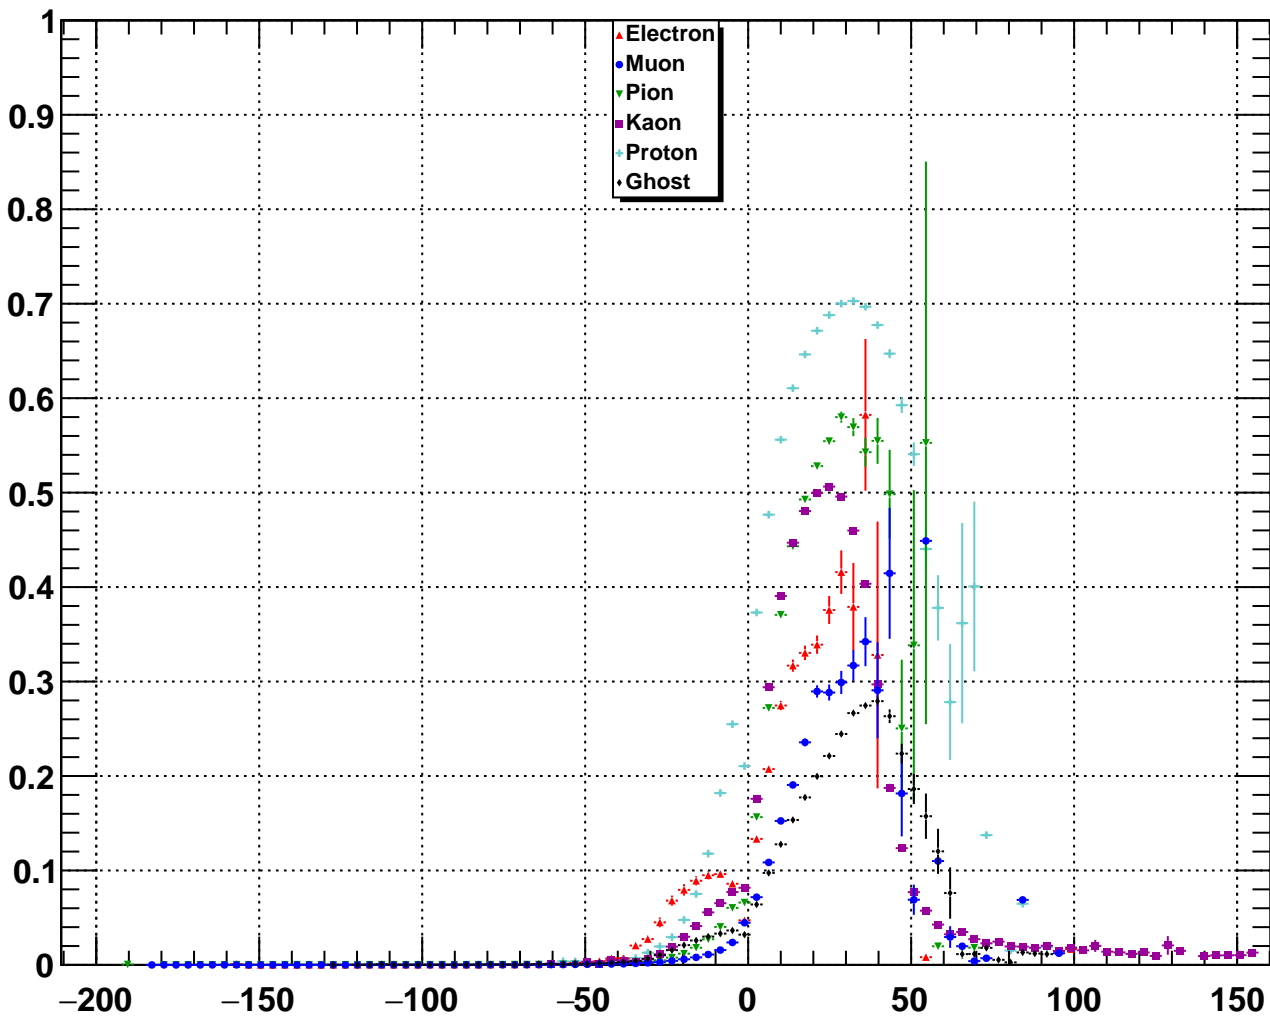

Downstream Proton MVA Output

Downstream Proton RichDLLk