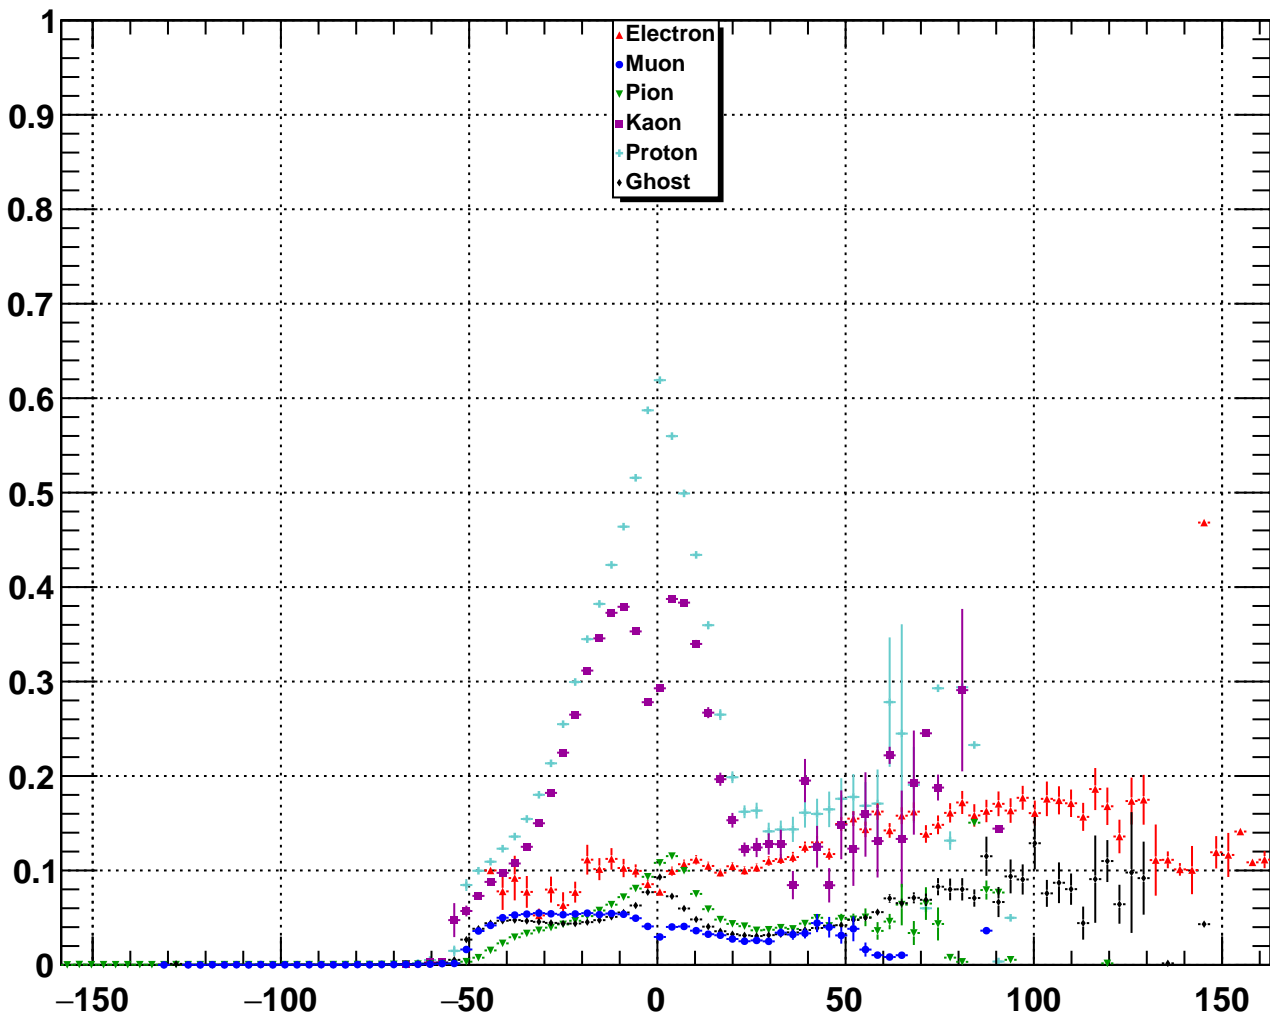

Downstream Proton MVA Output

Downstream Proton RichDLLe