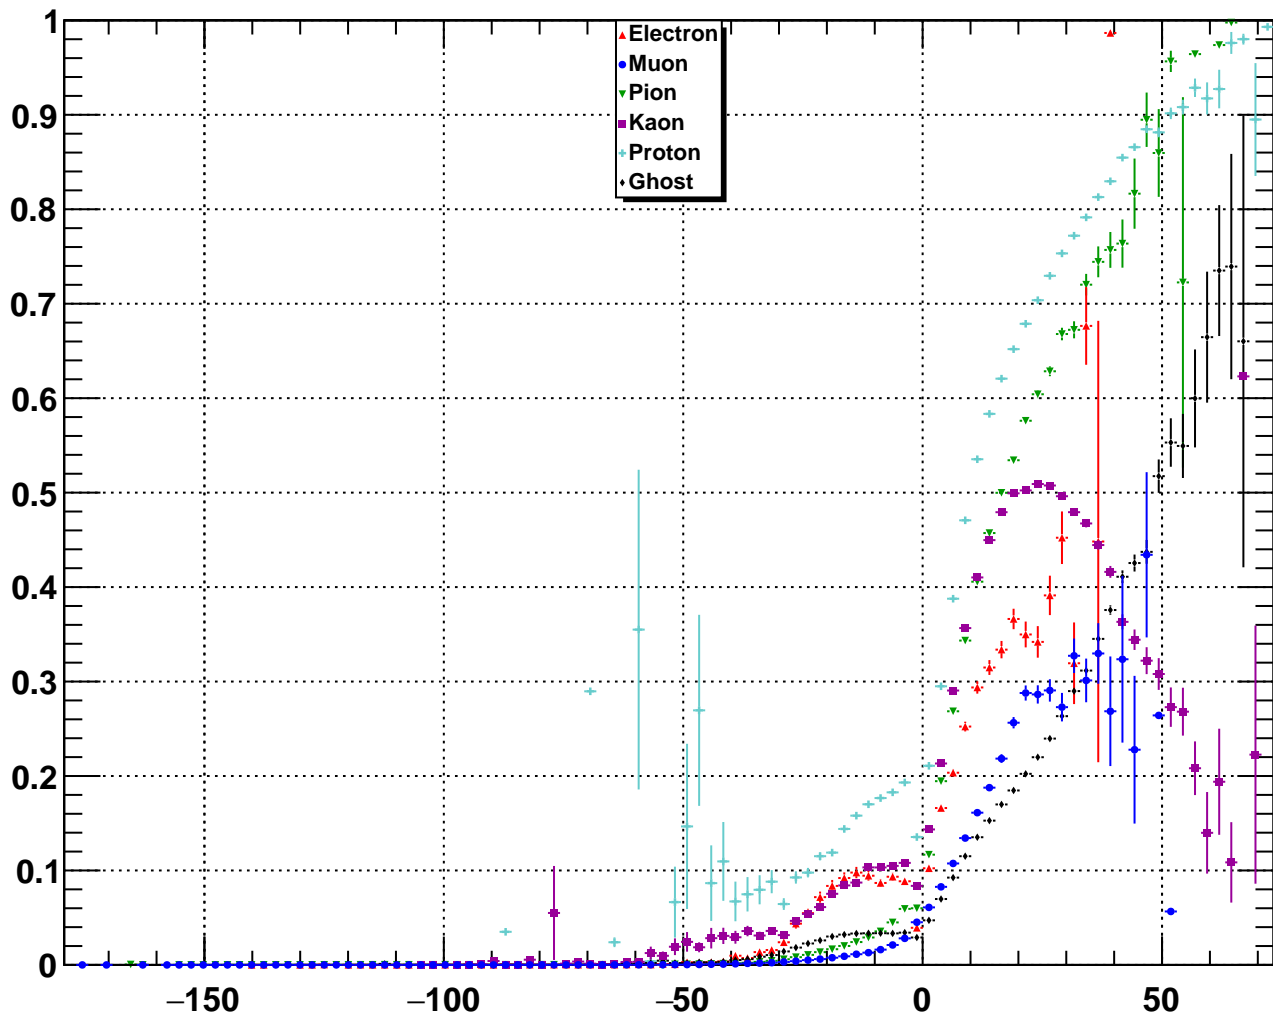

Downstream Proton MVA Output

Downstream Proton RichDLLbt