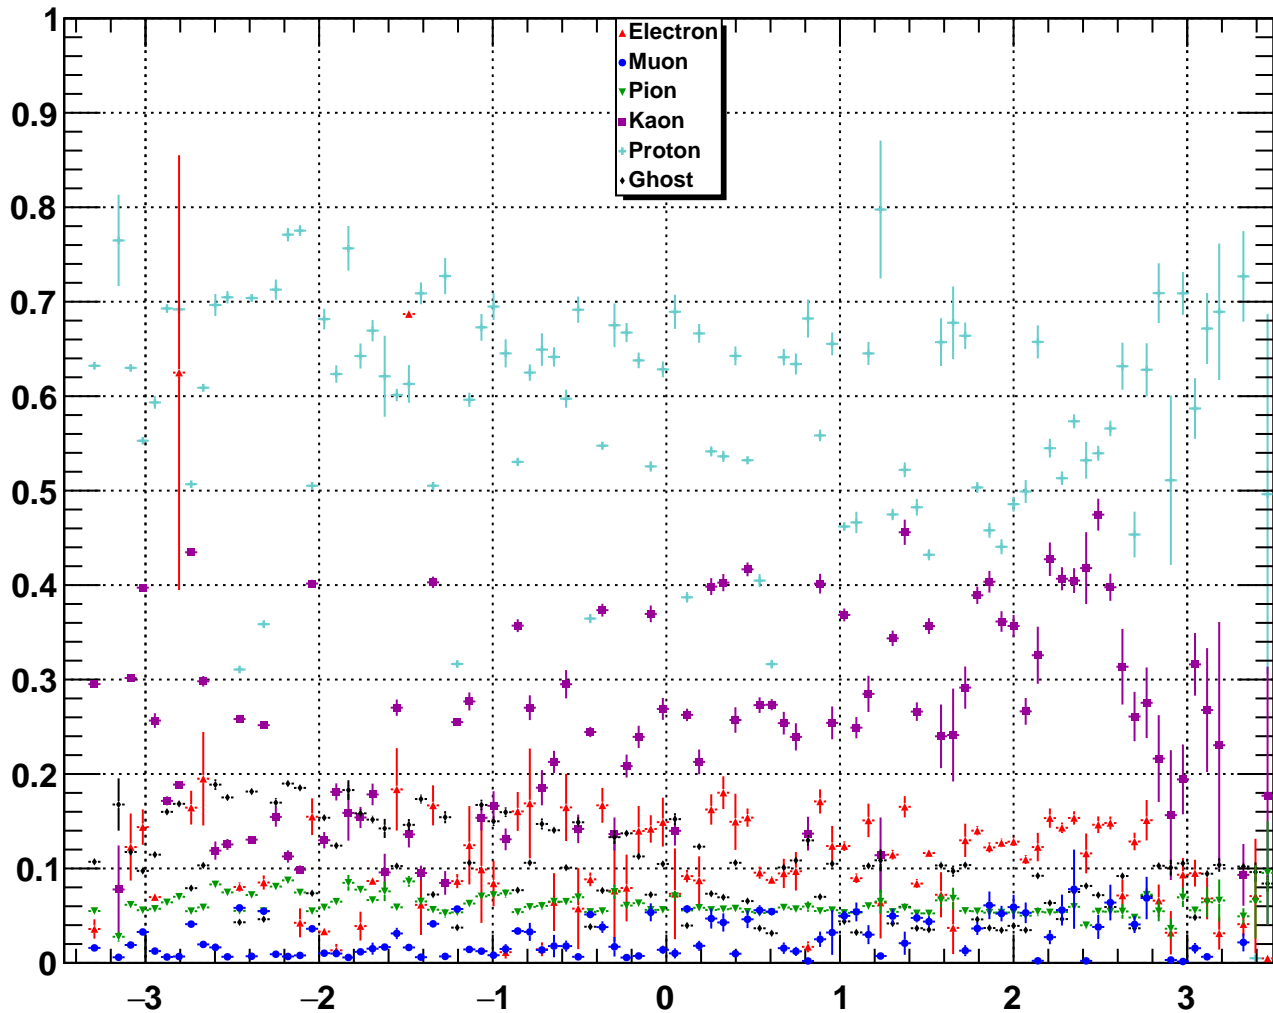

Downstream Proton MVA Output

Downstream Proton PrsPIDE