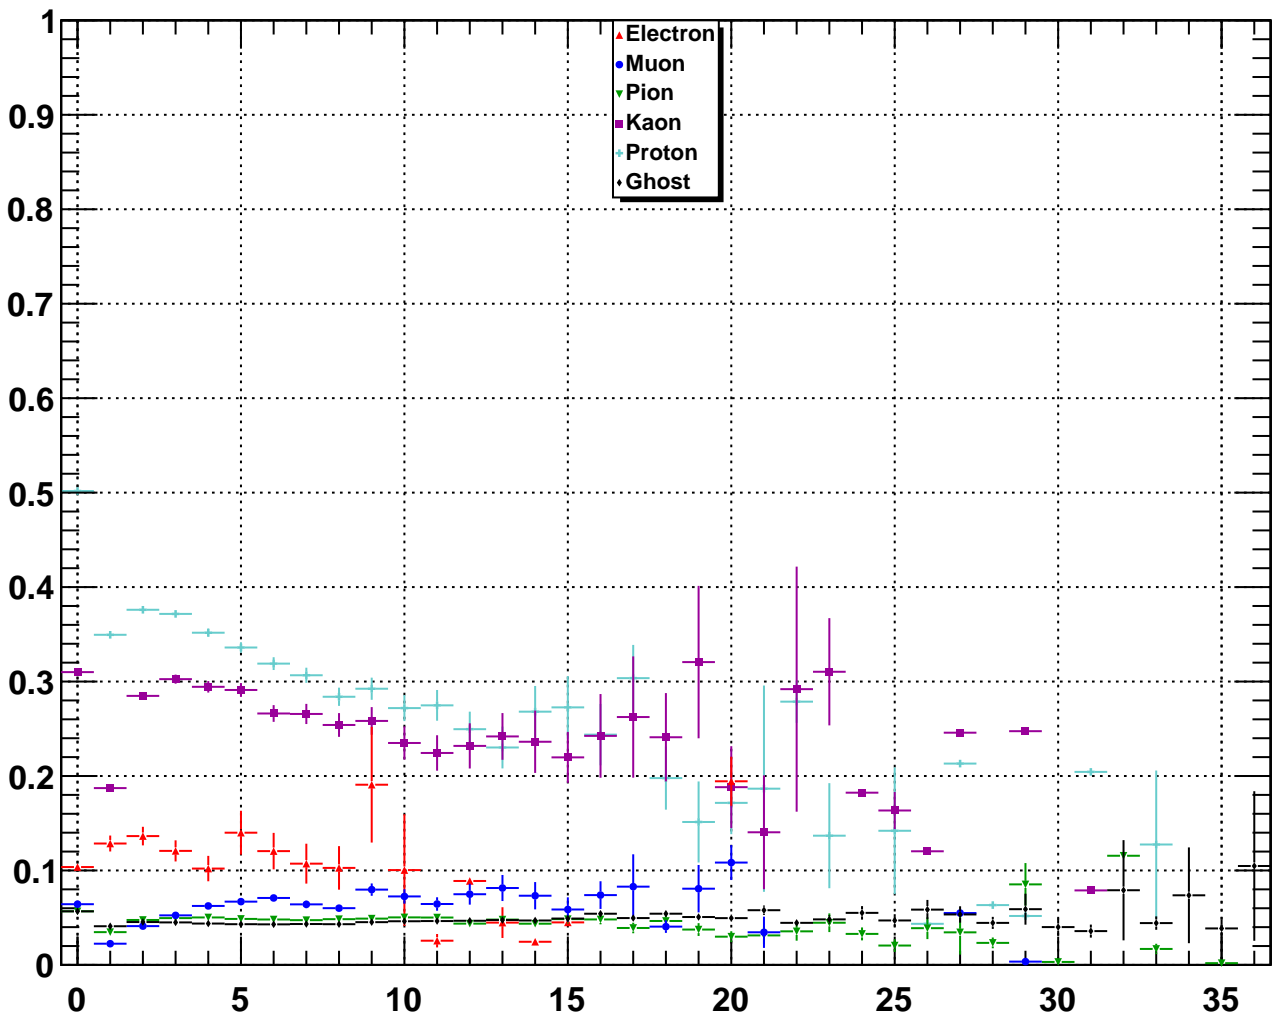

Downstream Proton MVA Output

Downstream Proton MuonNShared