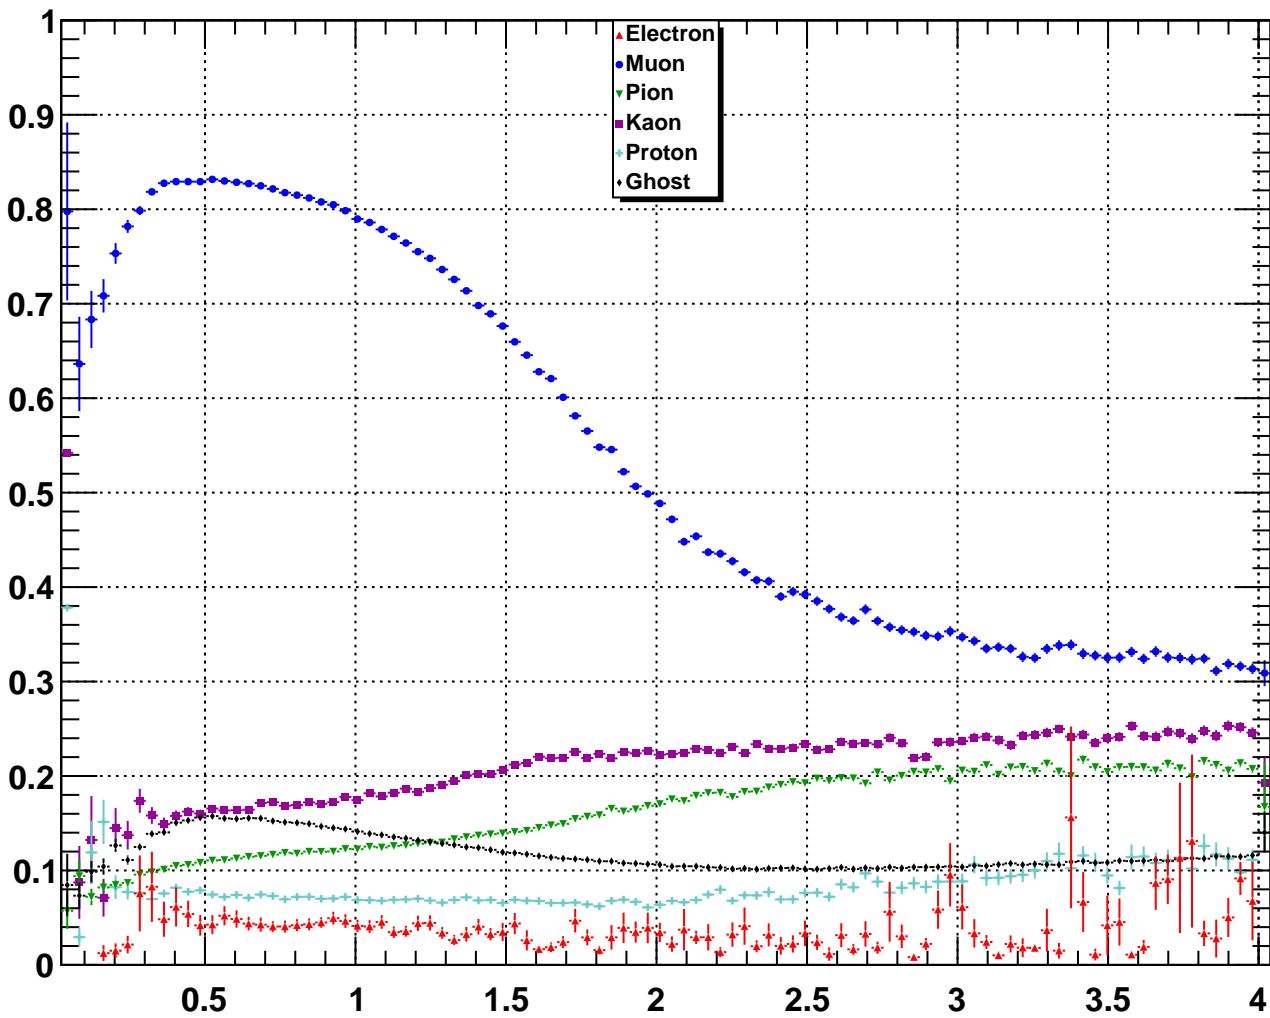

Downstream Muon MVA Output

Downstream Muon TrackChi2PerDof