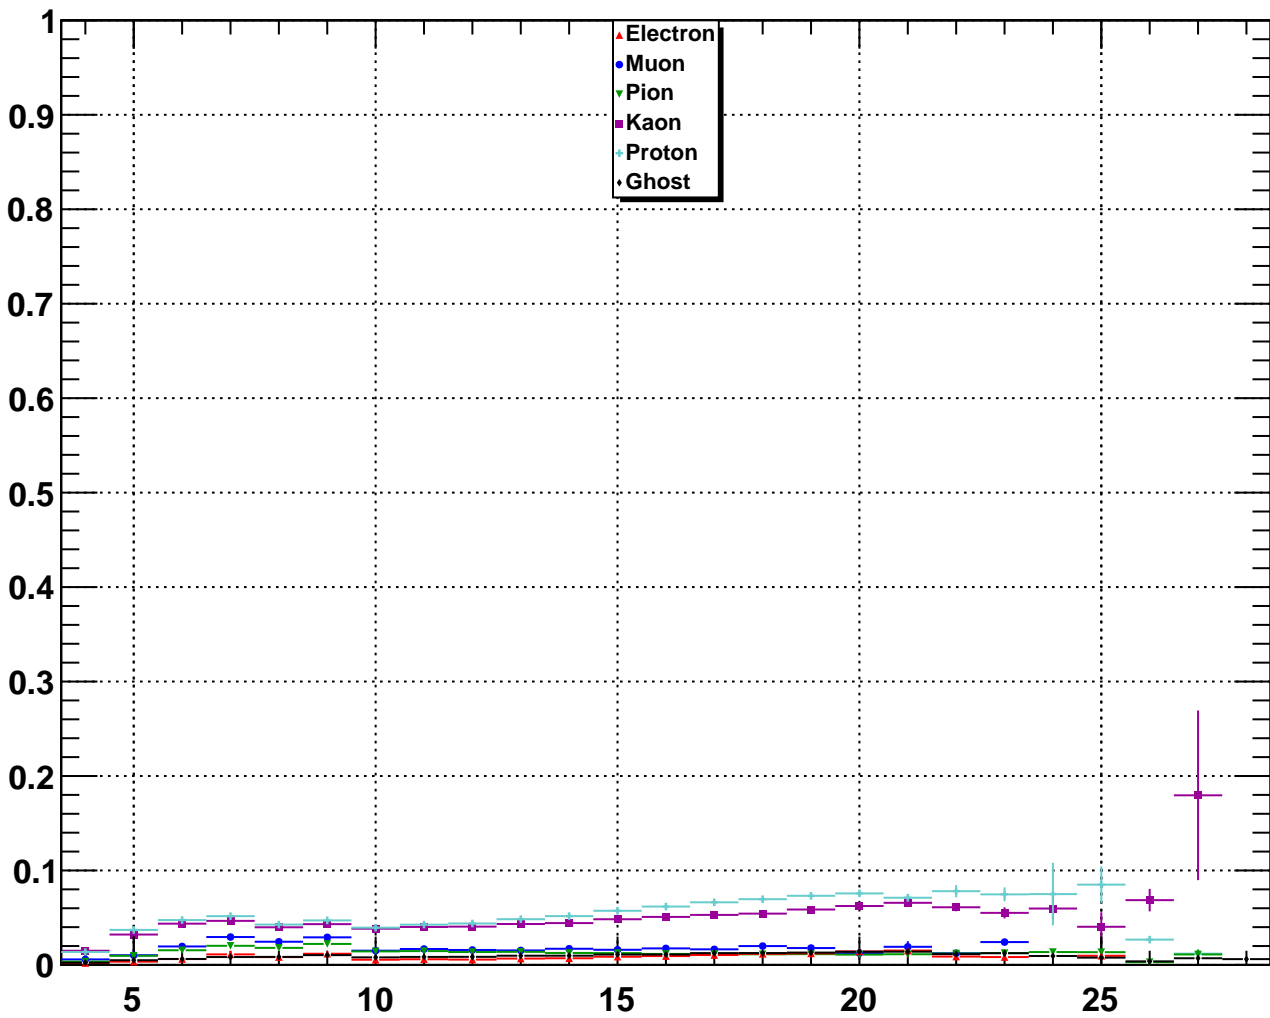

Upstream Proton MVA Output

Upstream Proton TrackNumDof