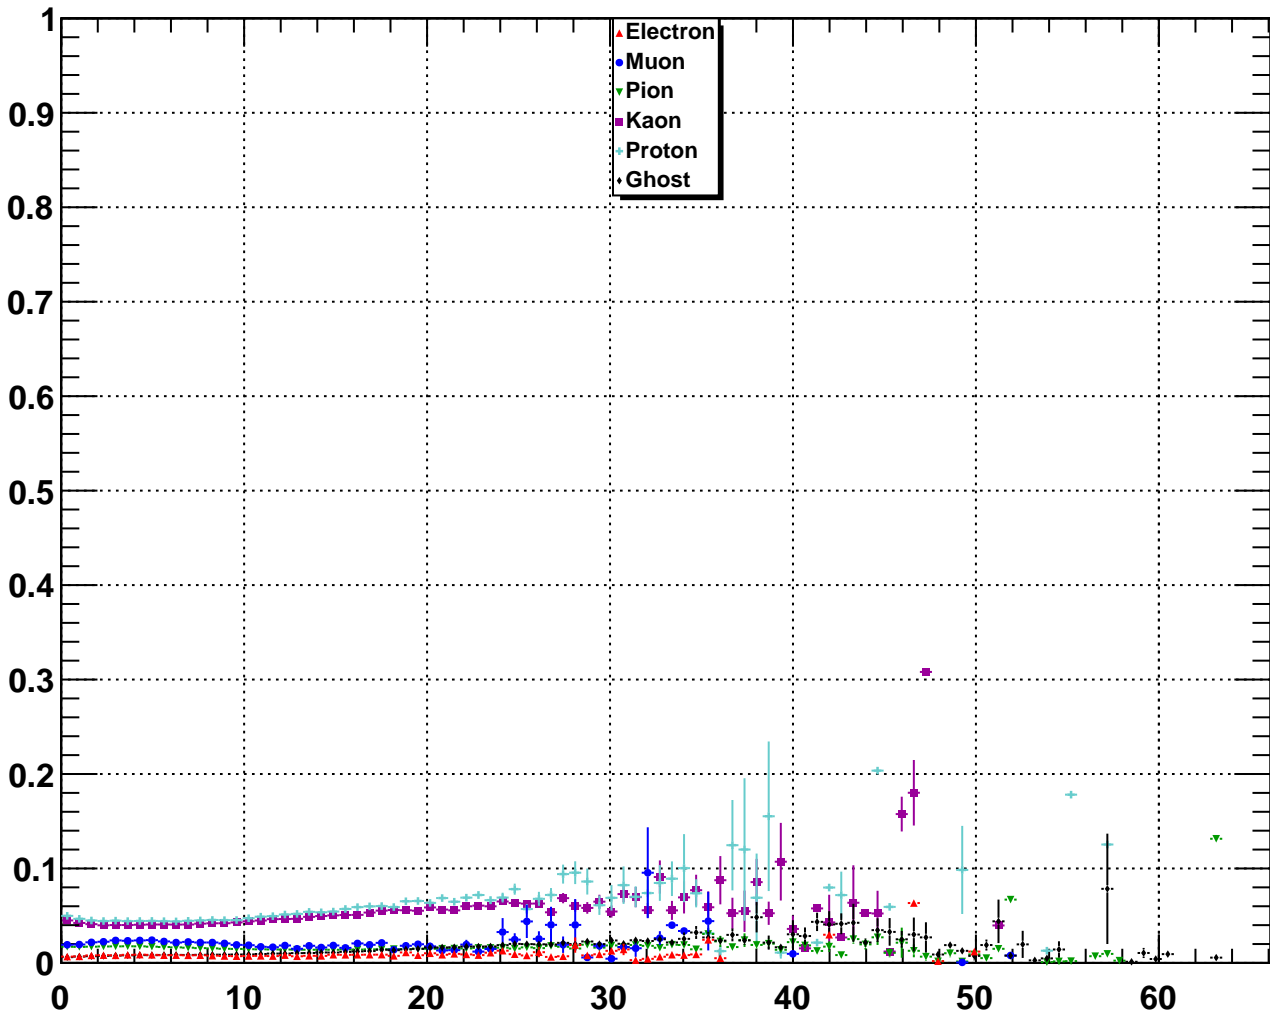

Upstream Proton MVA Output

Upstream Proton TrackFitVeloChi2