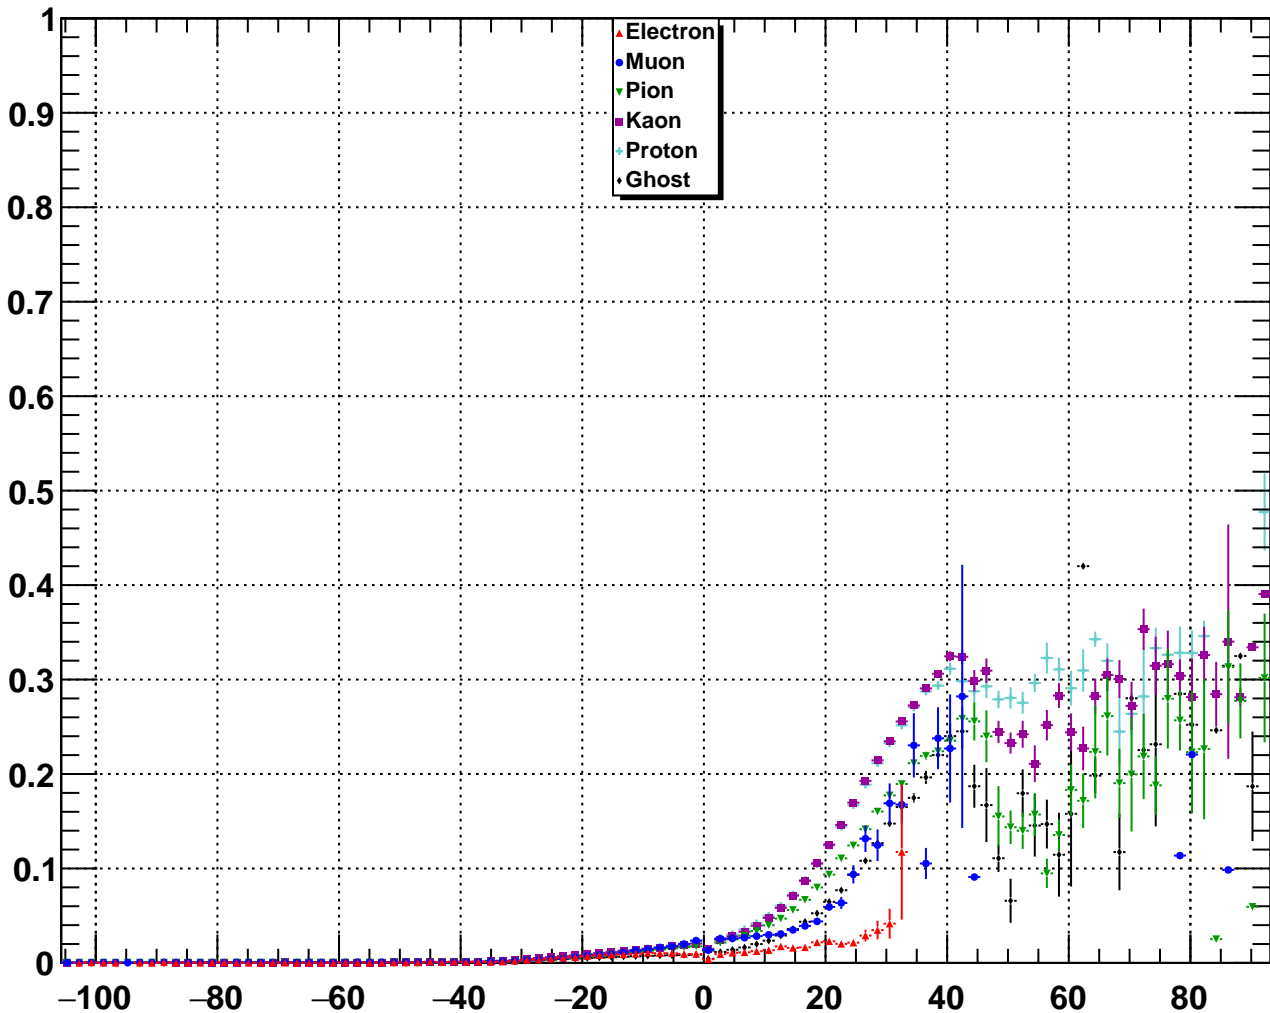

Upstream Proton MVA Output

Upstream Proton RichDLLp