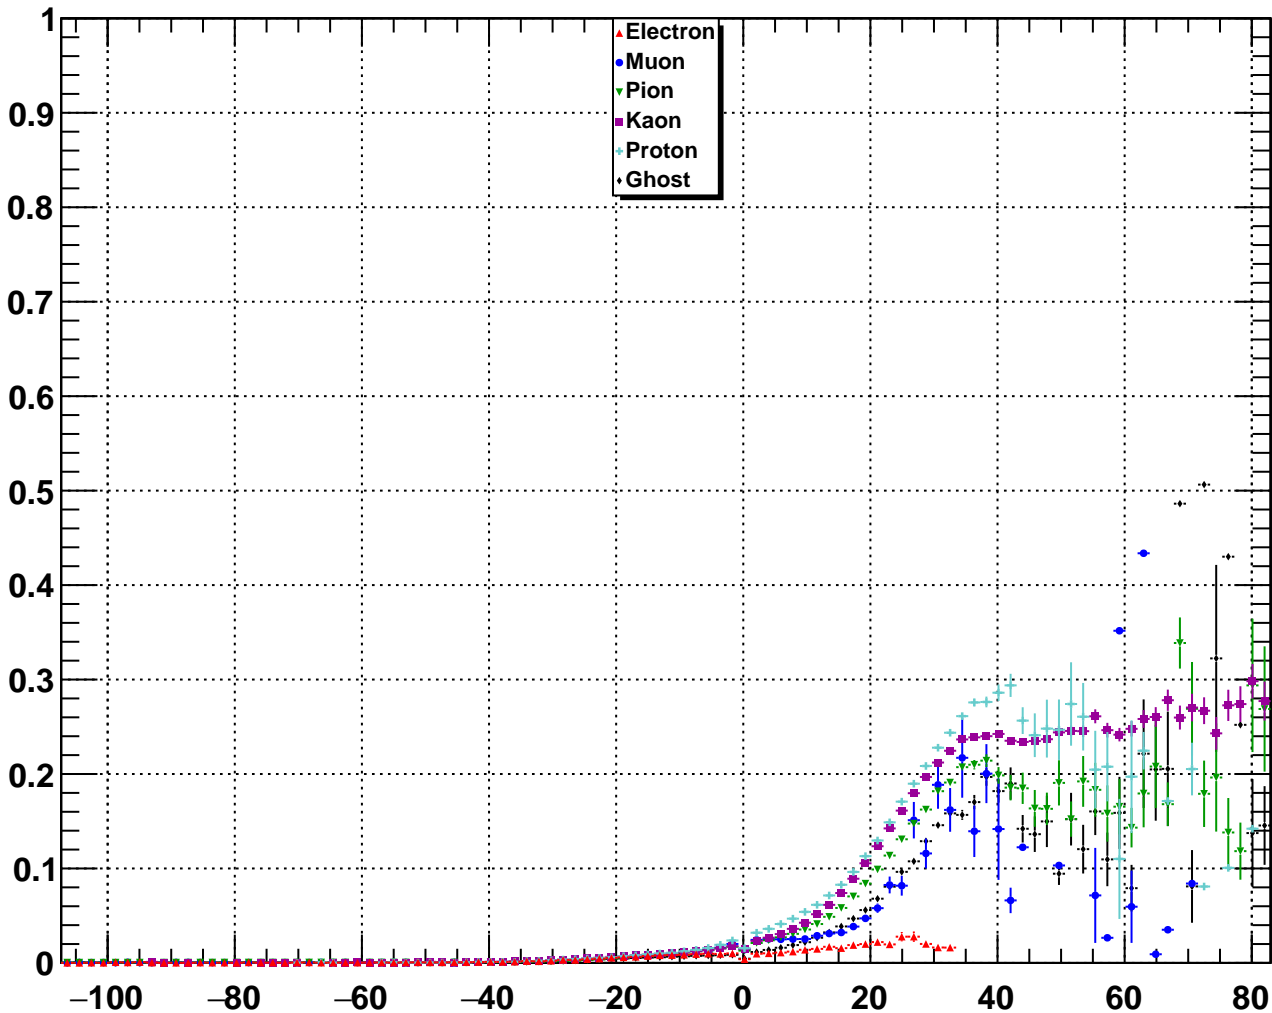

Upstream Proton MVA Output

Upstream Proton RichDLLk