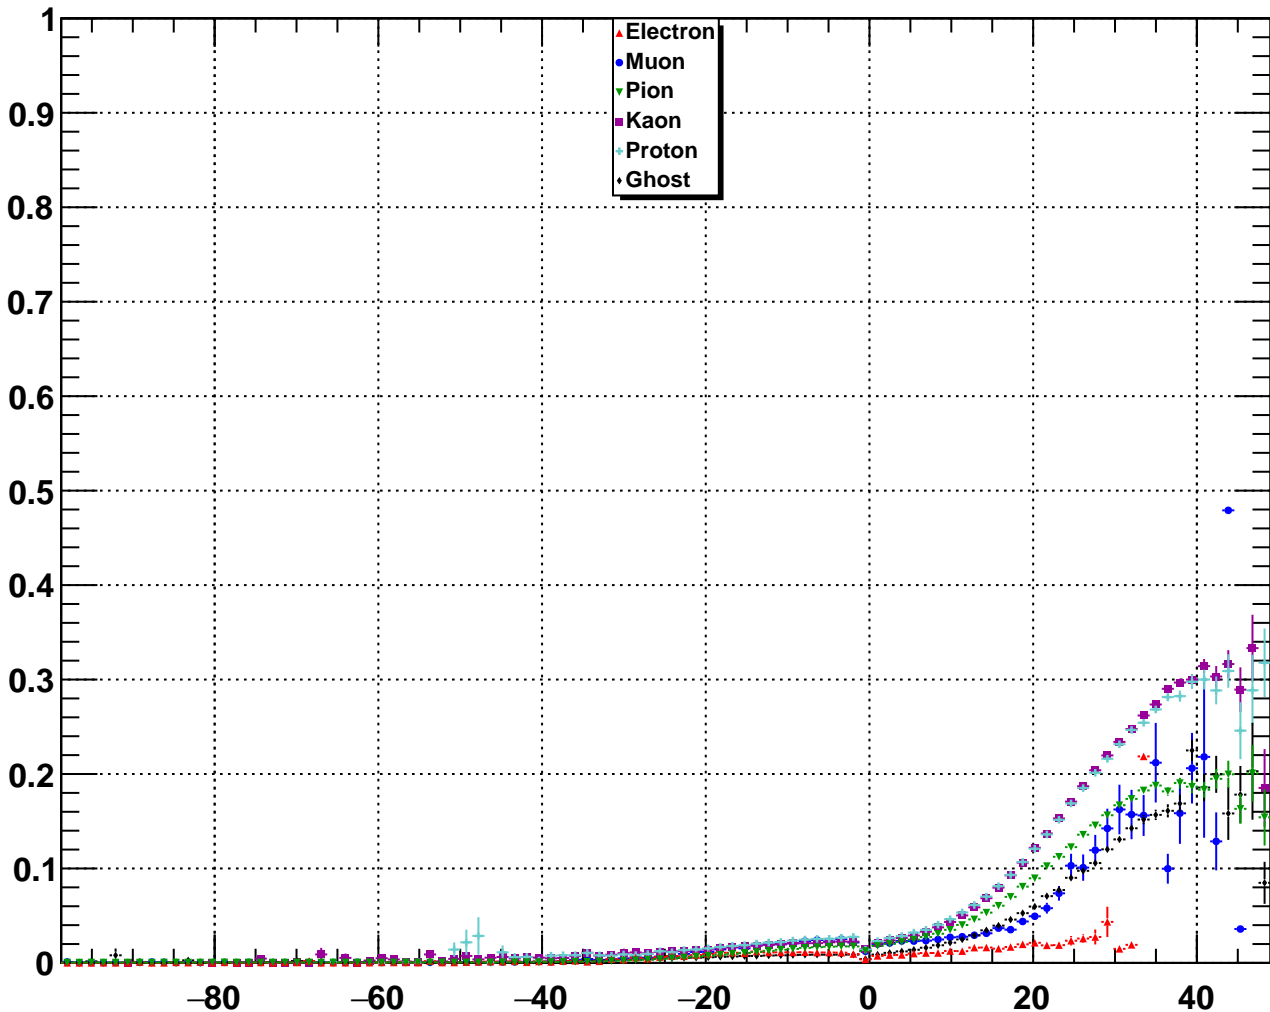

Upstream Proton MVA Output

Upstream Proton RichDLLbt