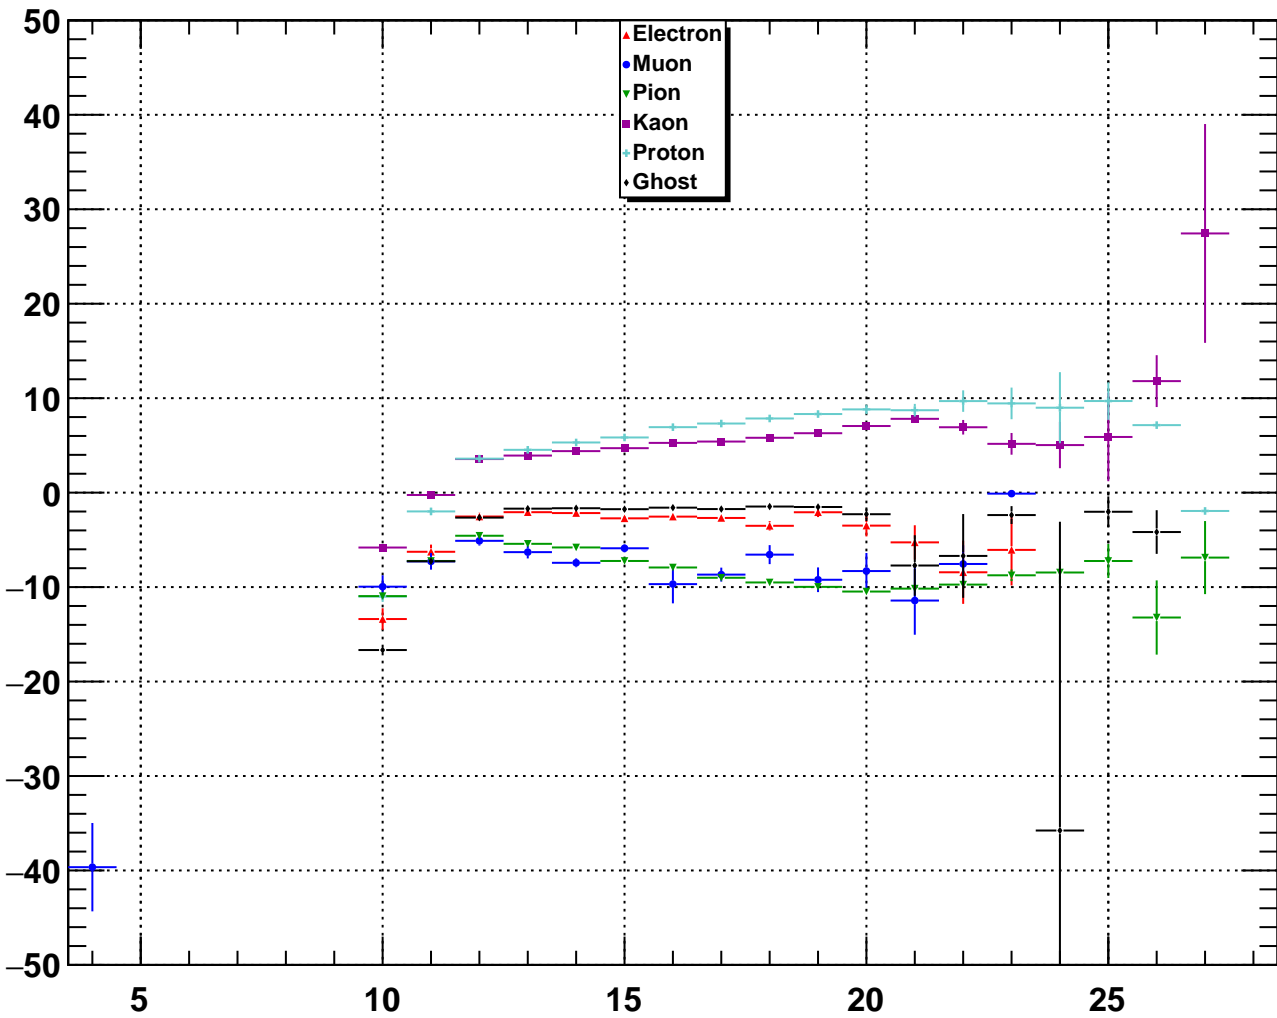

Upstream Proton CombDLLp

Upstream Proton TrackNumDof