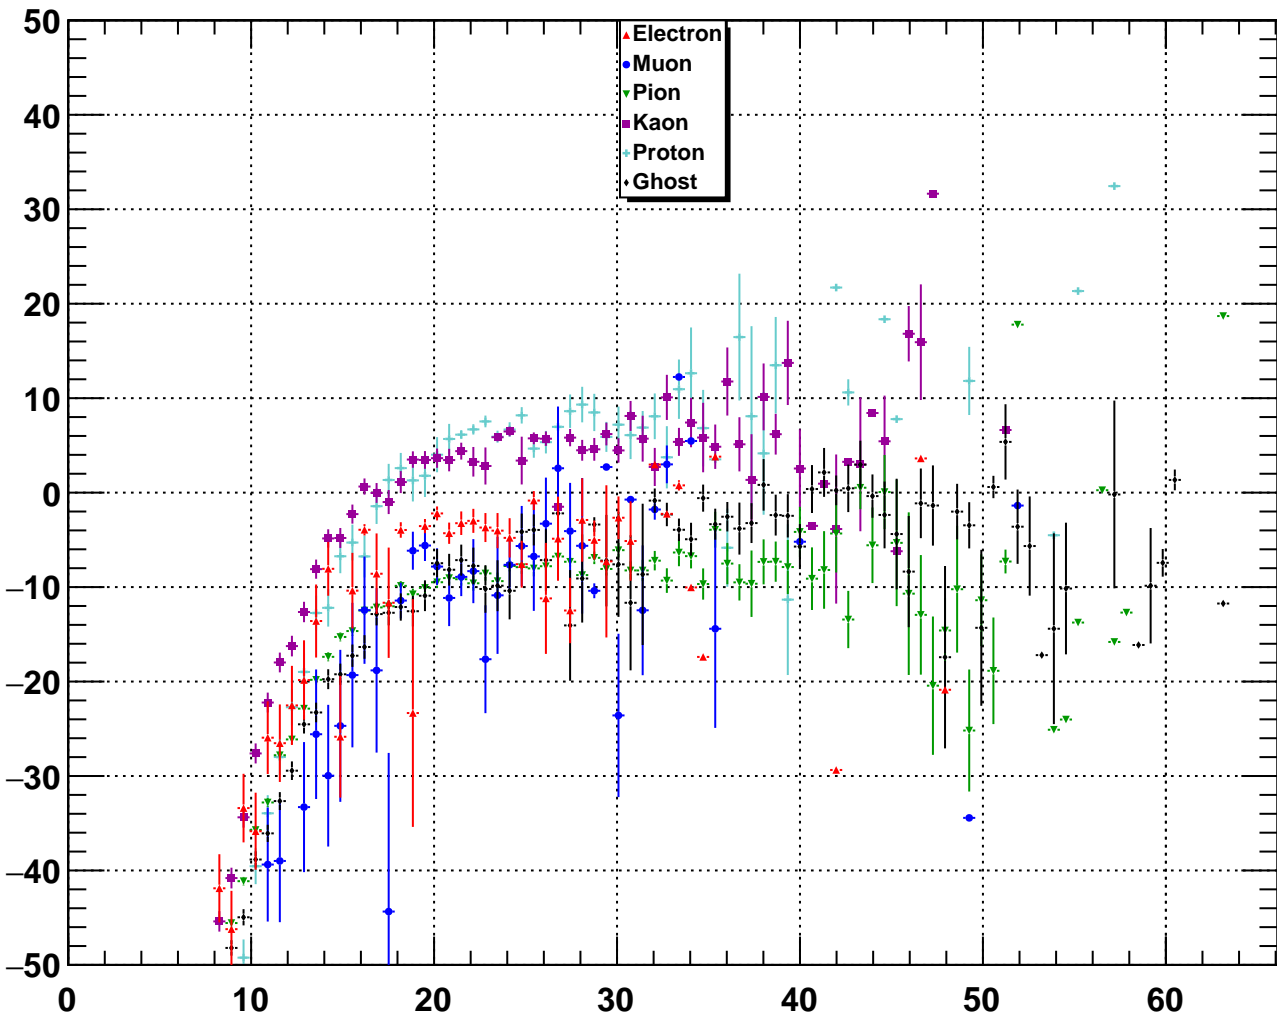

Upstream Proton CombDLLp

Upstream Proton TrackFitVeloChi2