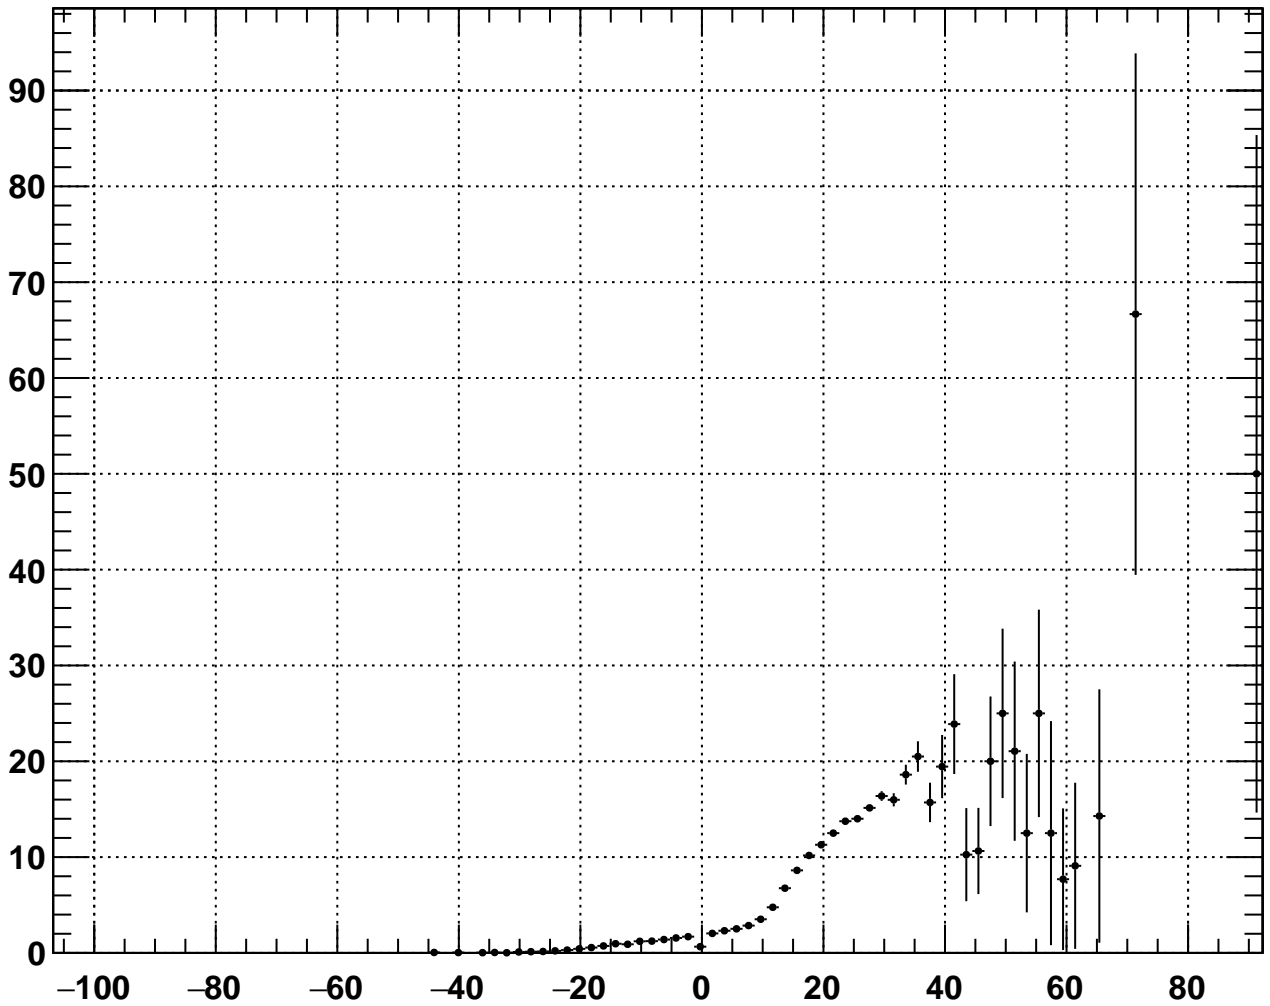

Purity / %

Upstream Proton CombDLLp