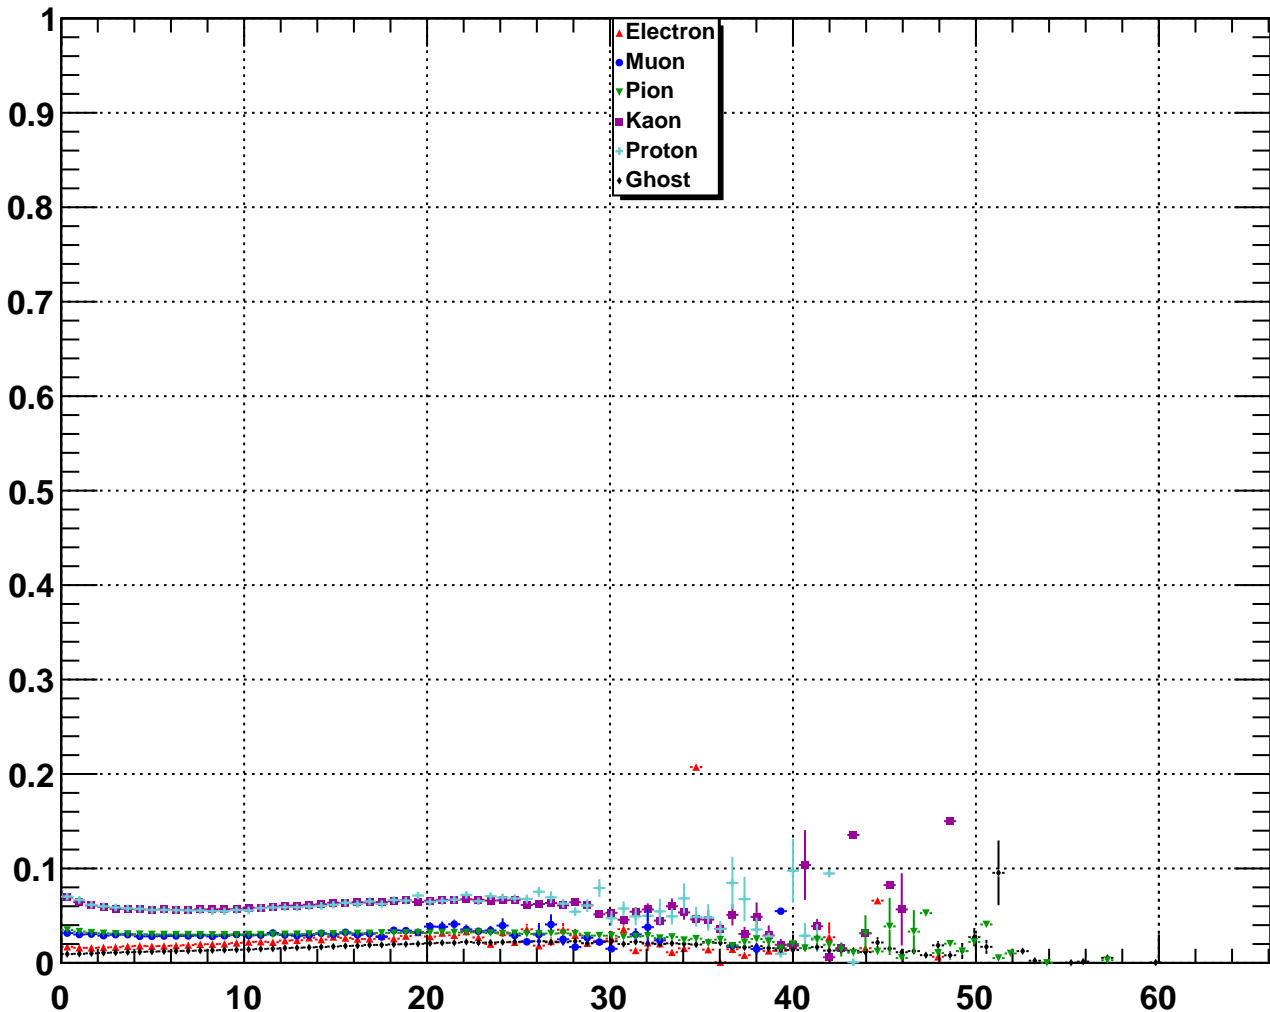

Upstream Proton MVA Output

Upstream Proton TrackFitVeloChi2