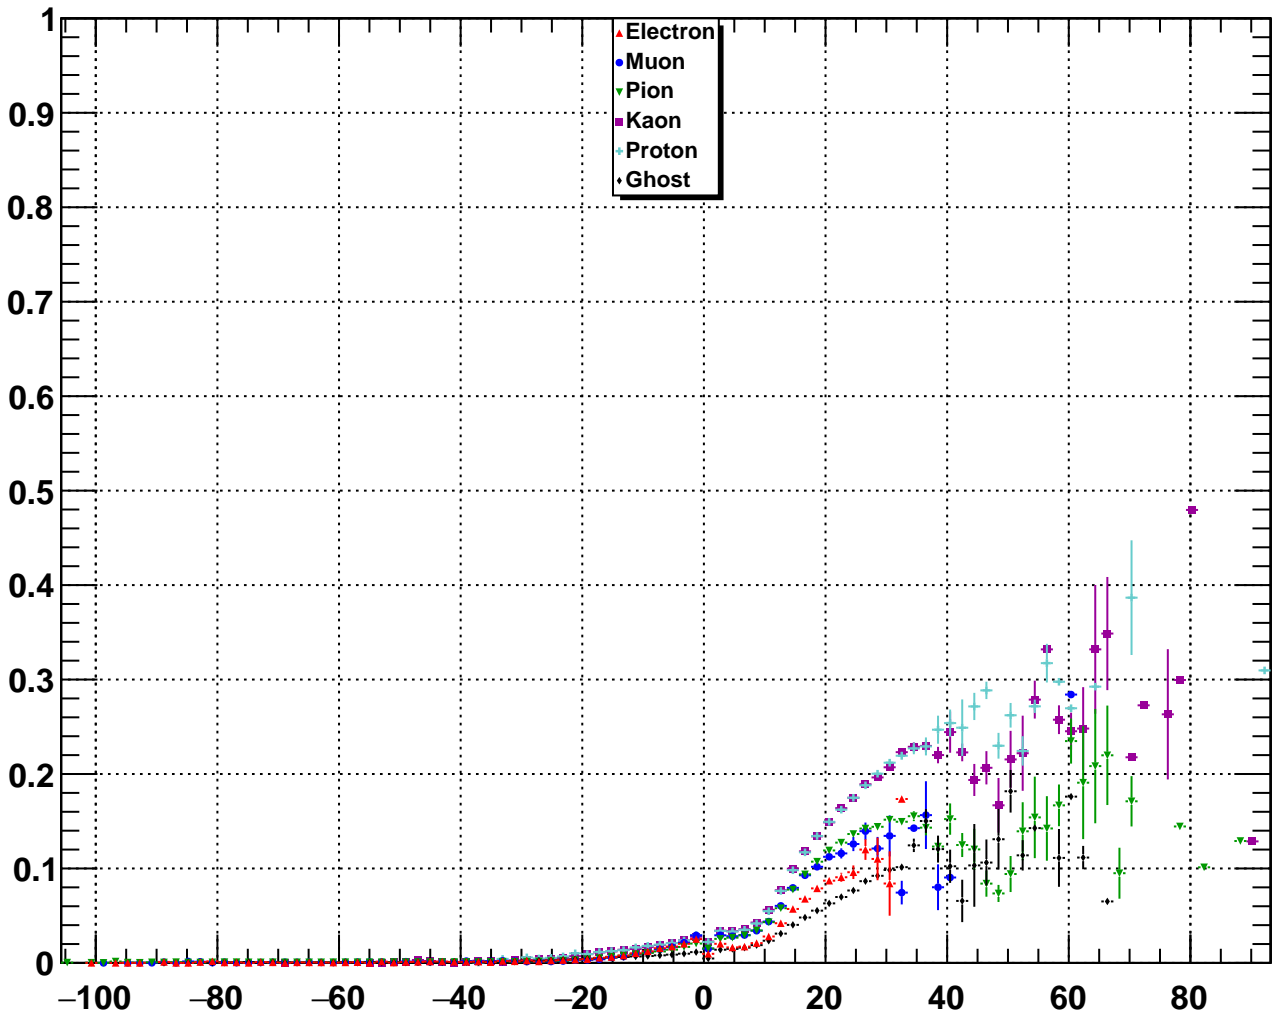

Upstream Proton MVA Output

Upstream Proton RichDLLp