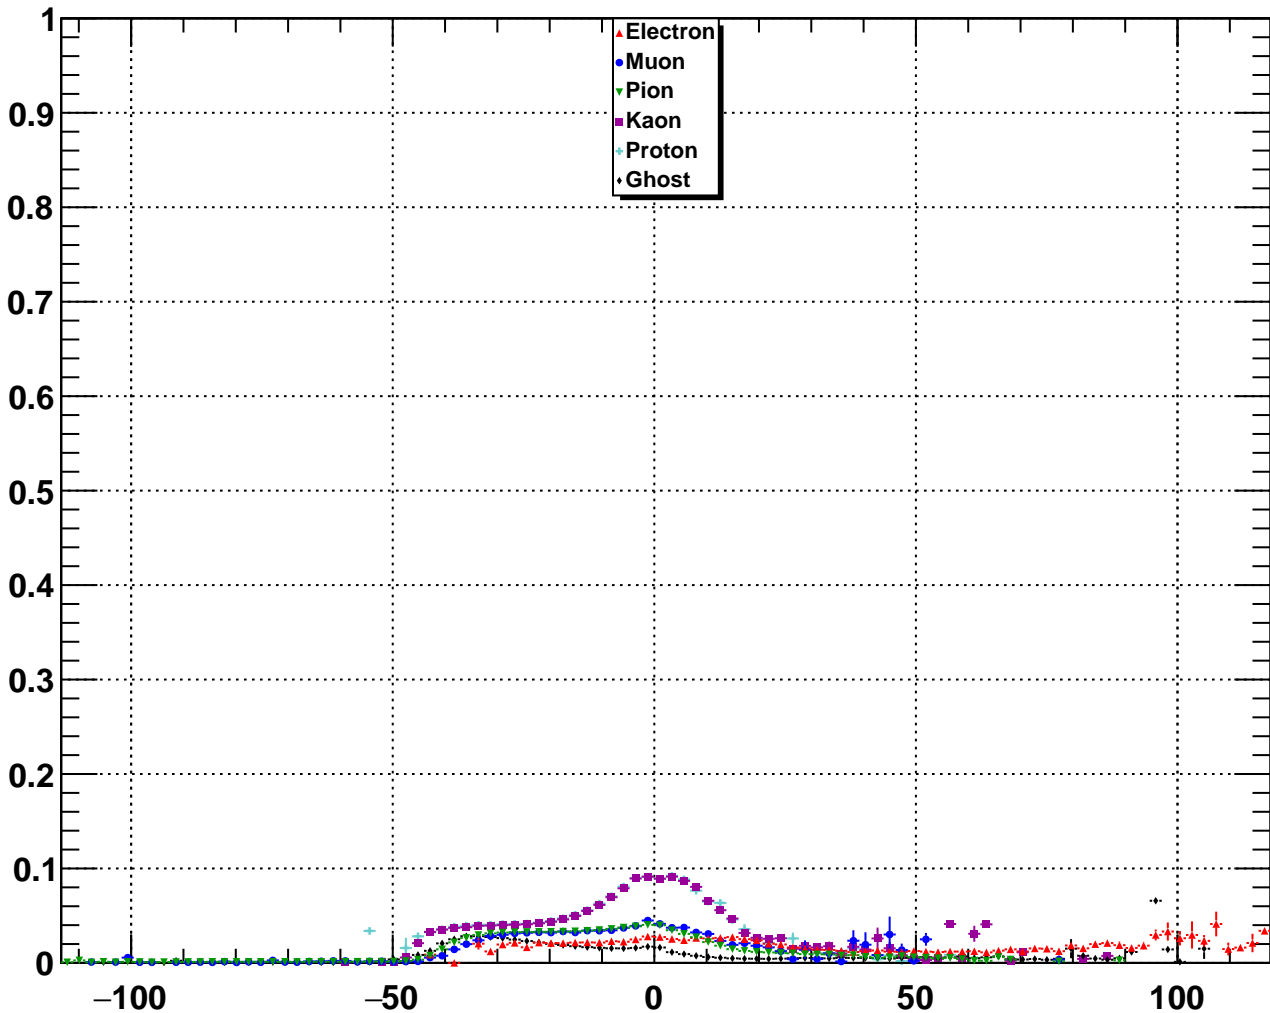

Upstream Proton MVA Output

Upstream Proton RichDLLe