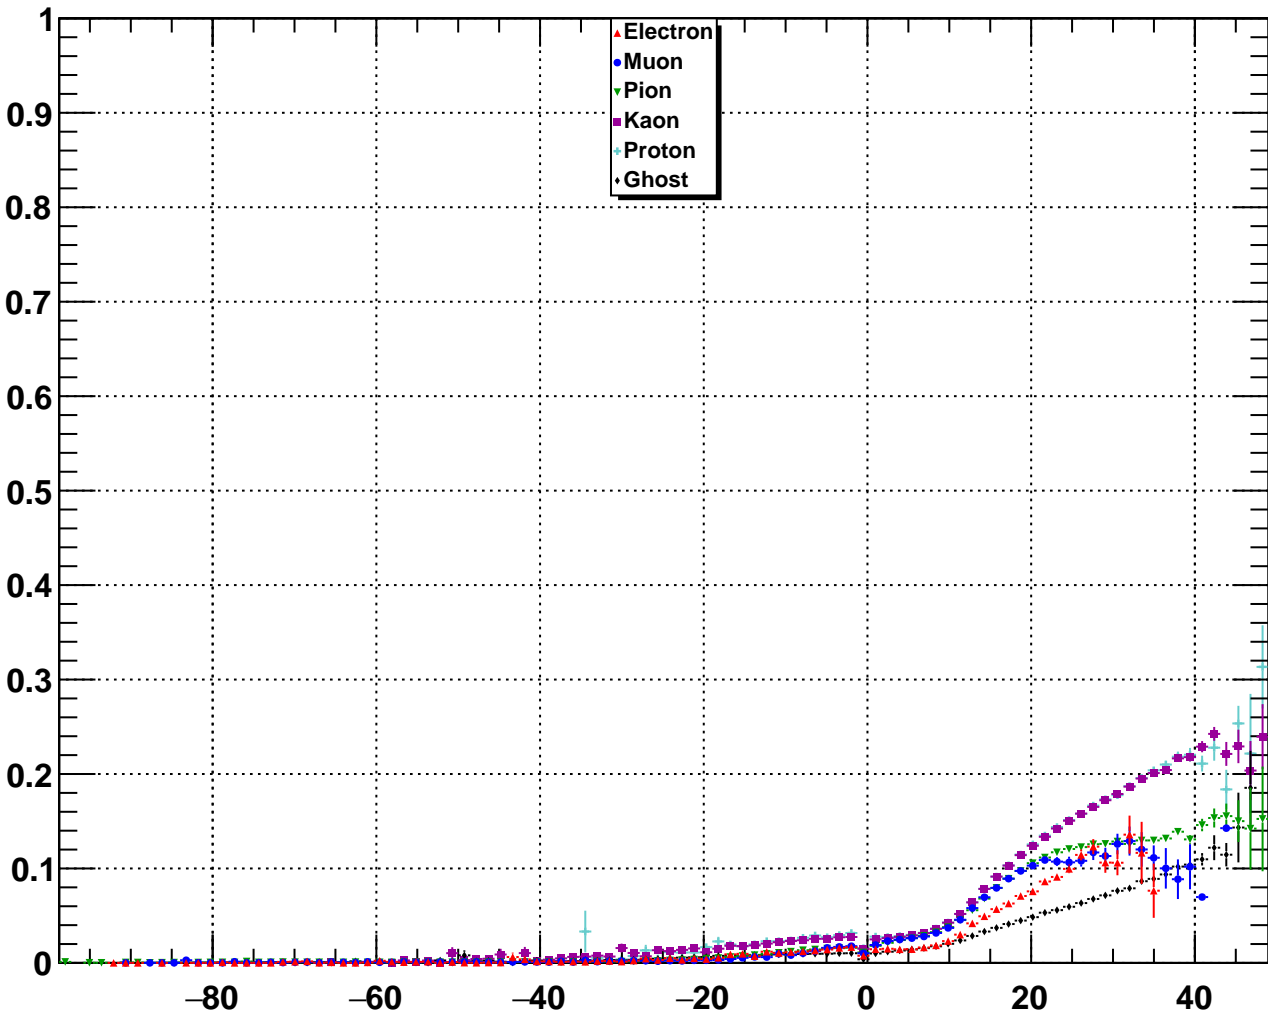

Upstream Proton MVA Output

Upstream Proton RichDLLbt