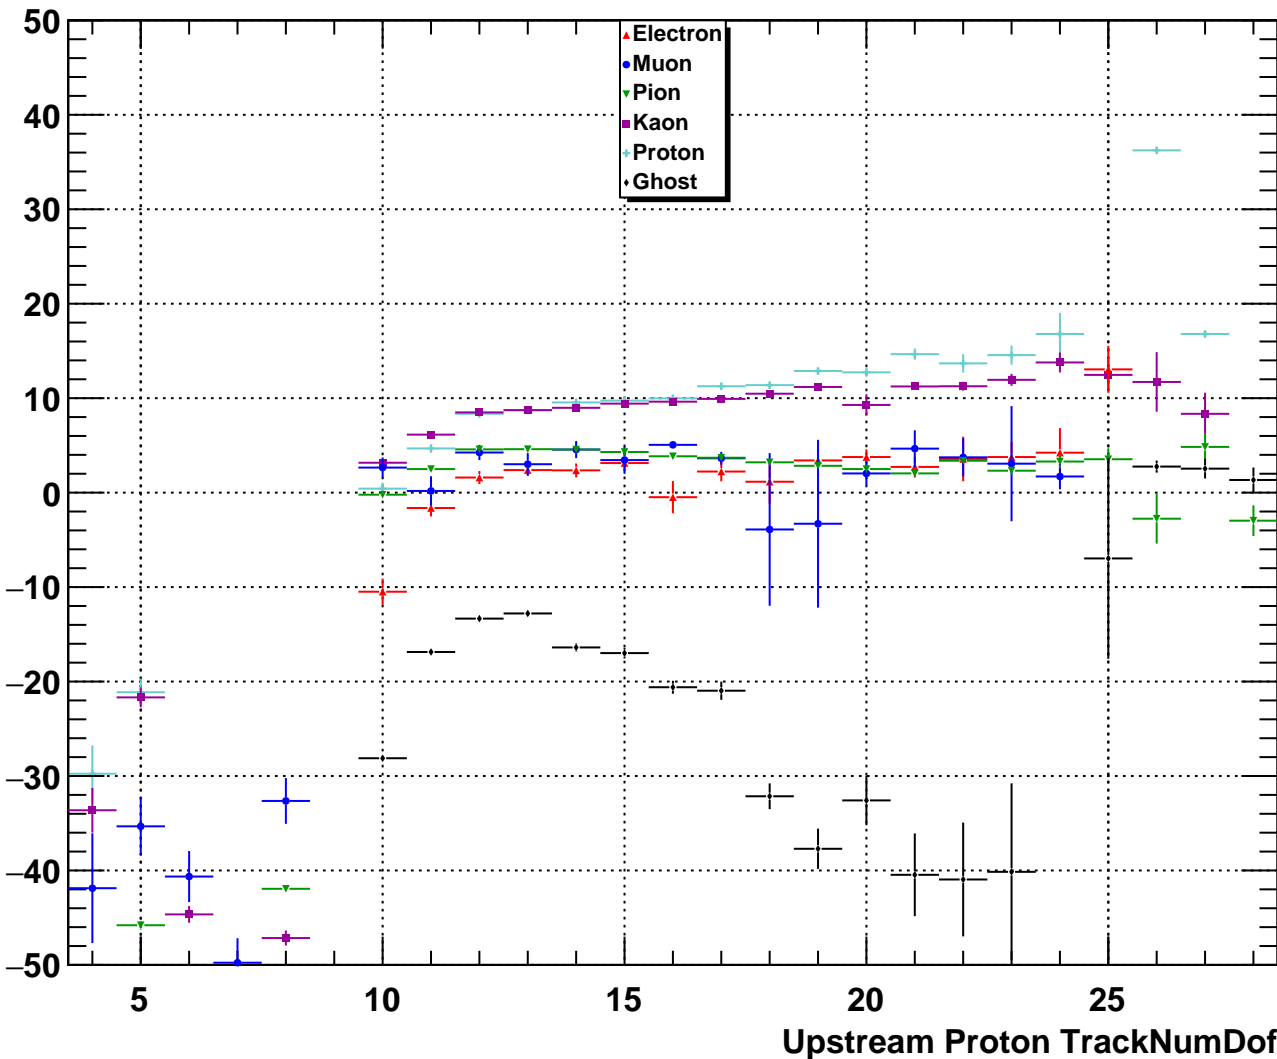

Upstream Proton CombDLLp

Upstream Proton TrackNumDof