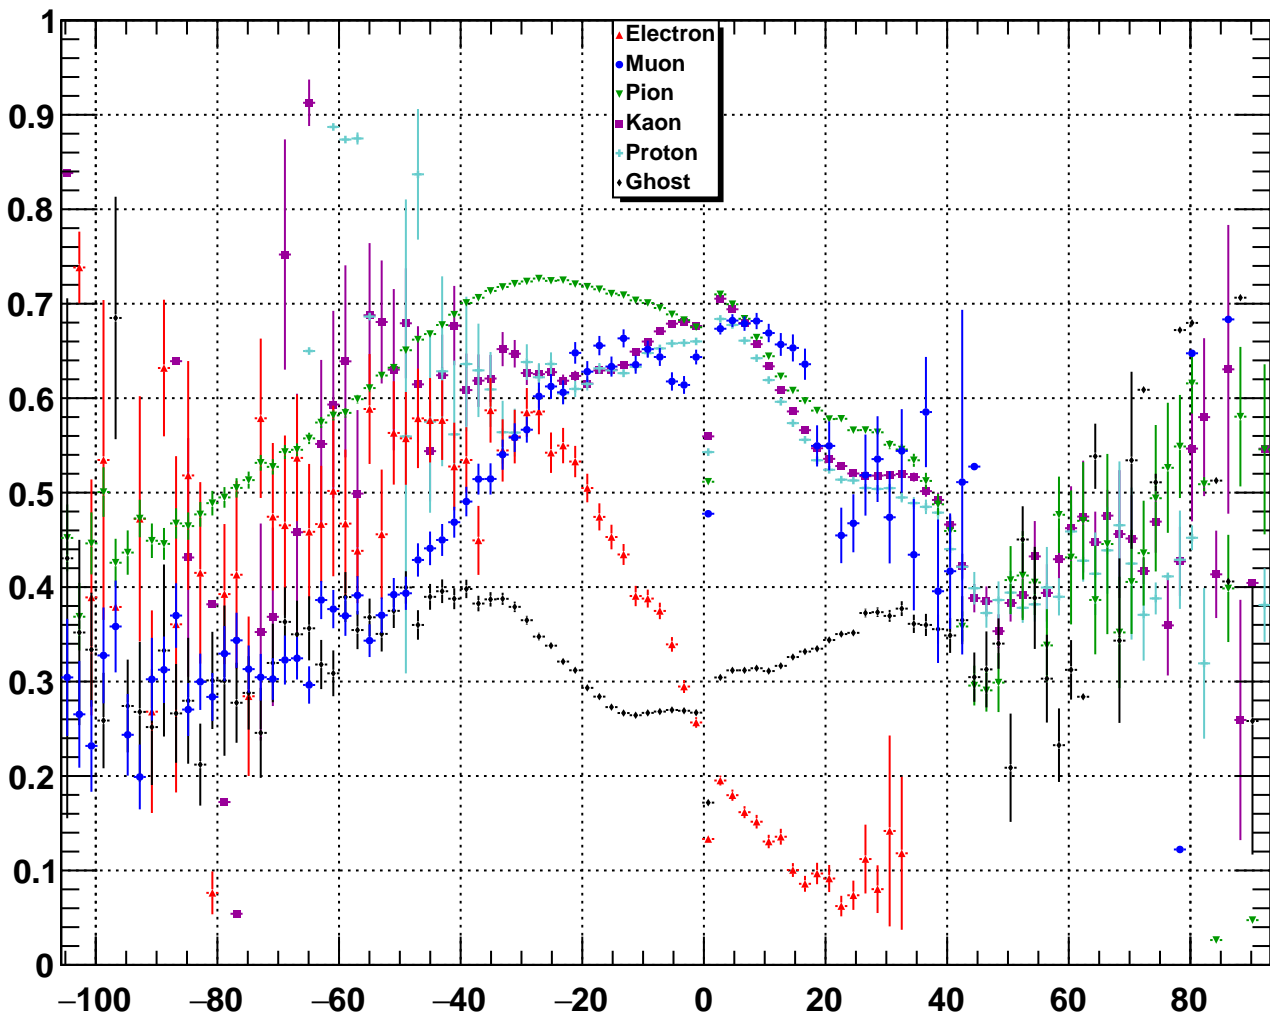

Upstream Pion MVA Output

Upstream Pion RichDLLp