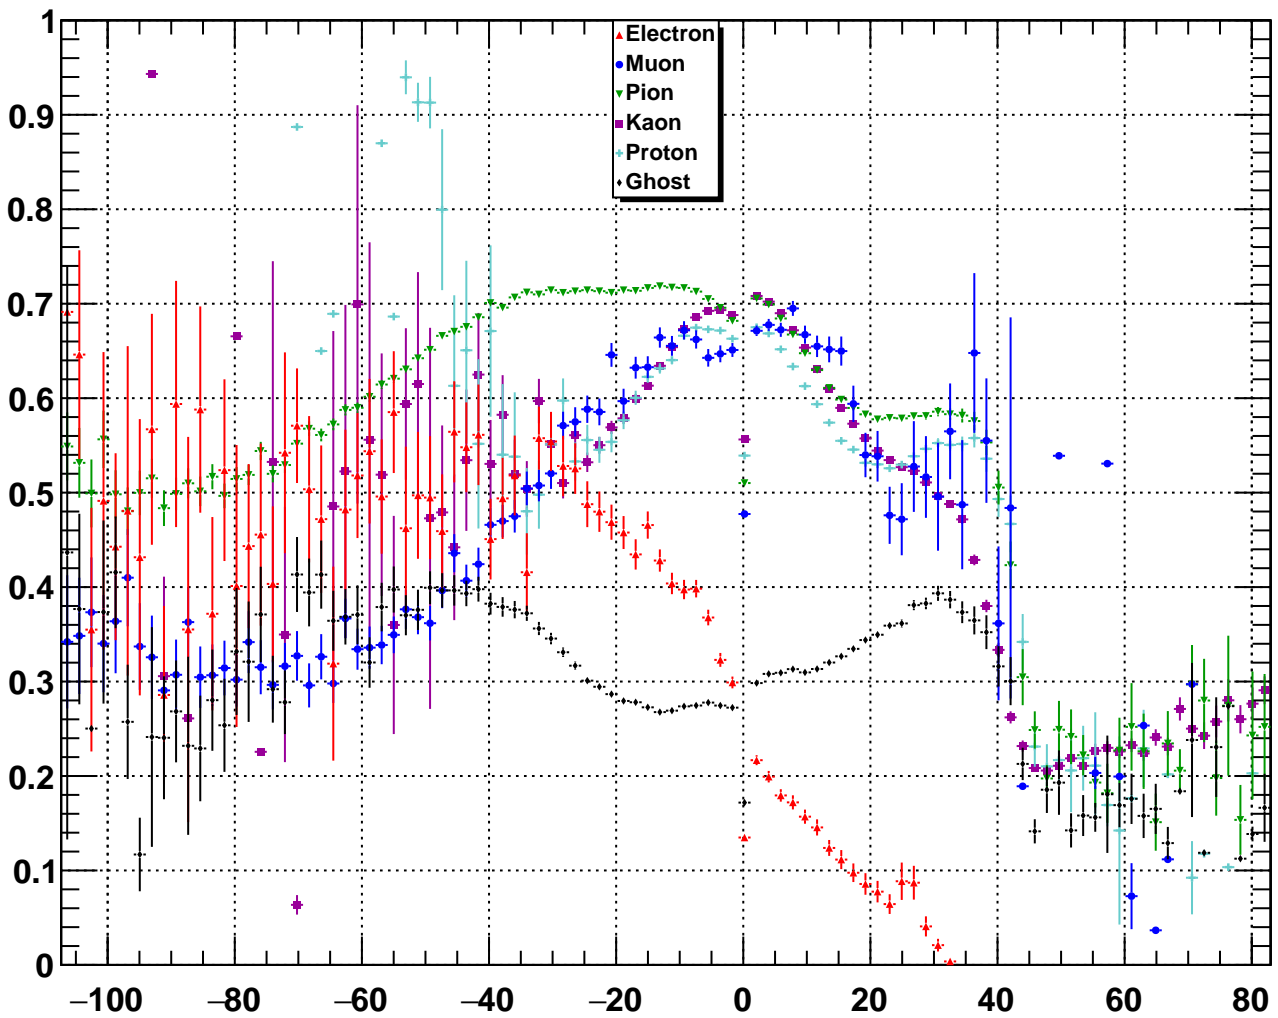

Upstream Pion MVA Output

Upstream Pion RichDLLk