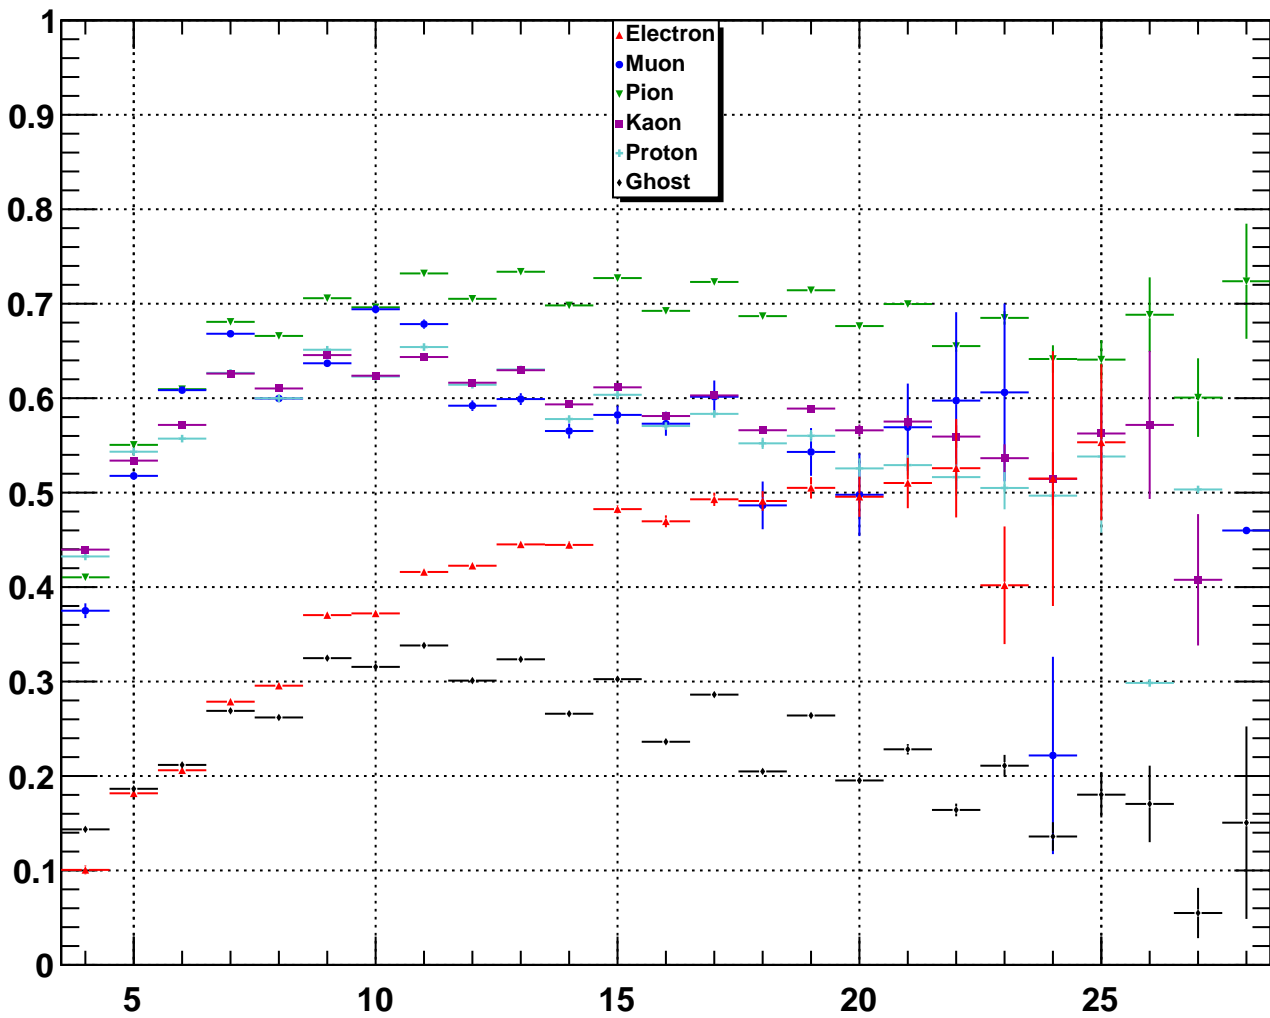

Upstream Pion MVA Output

Upstream Pion TrackNumDof