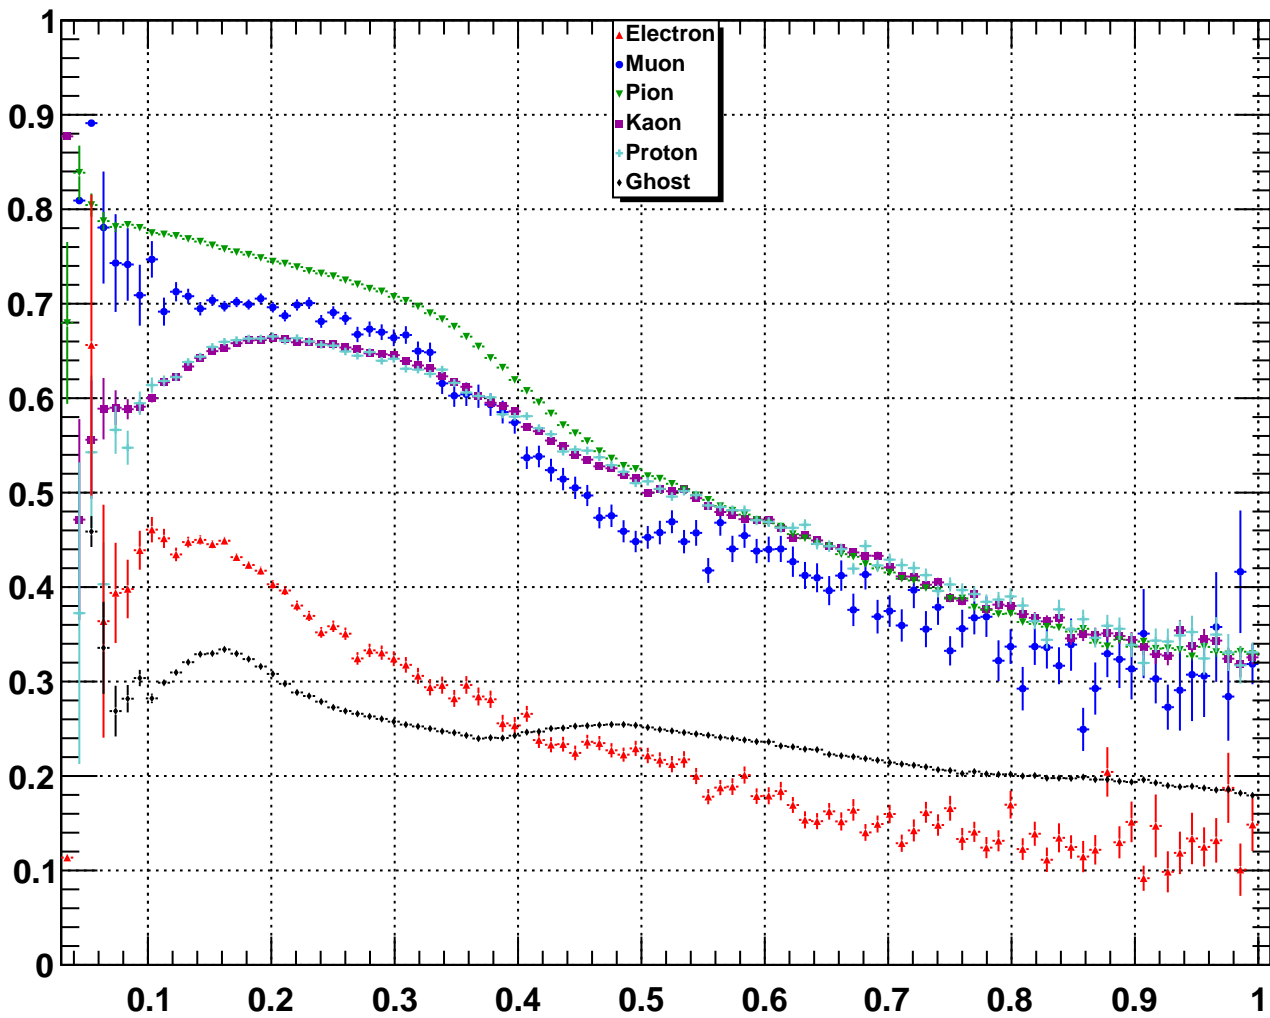

Upstream Pion MVA Output

Upstream Pion TrackGhostProbability