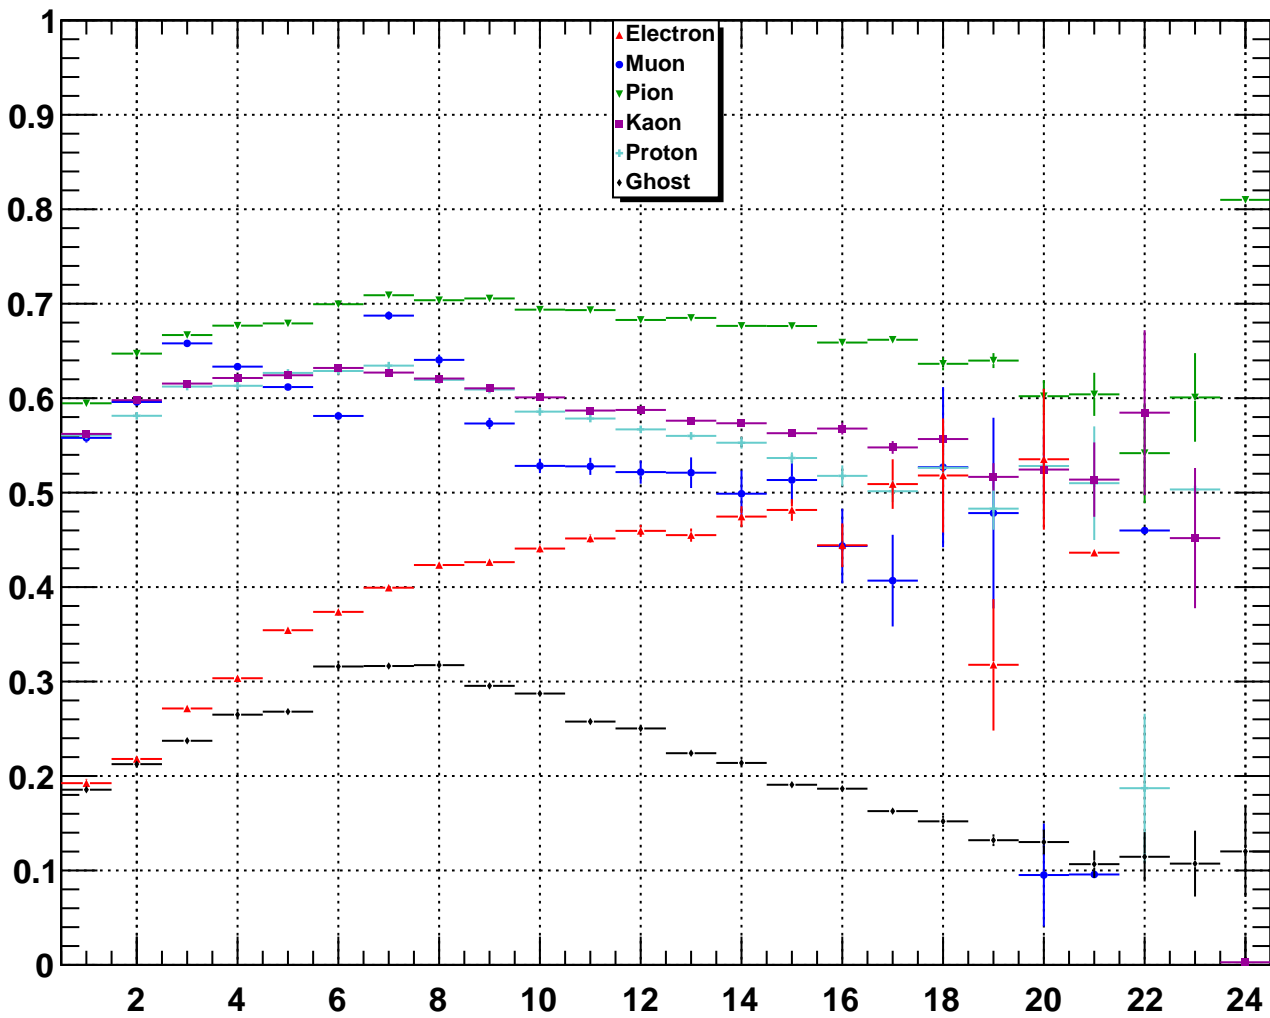

Upstream Pion MVA Output

Upstream Pion TrackFitVeloNDof