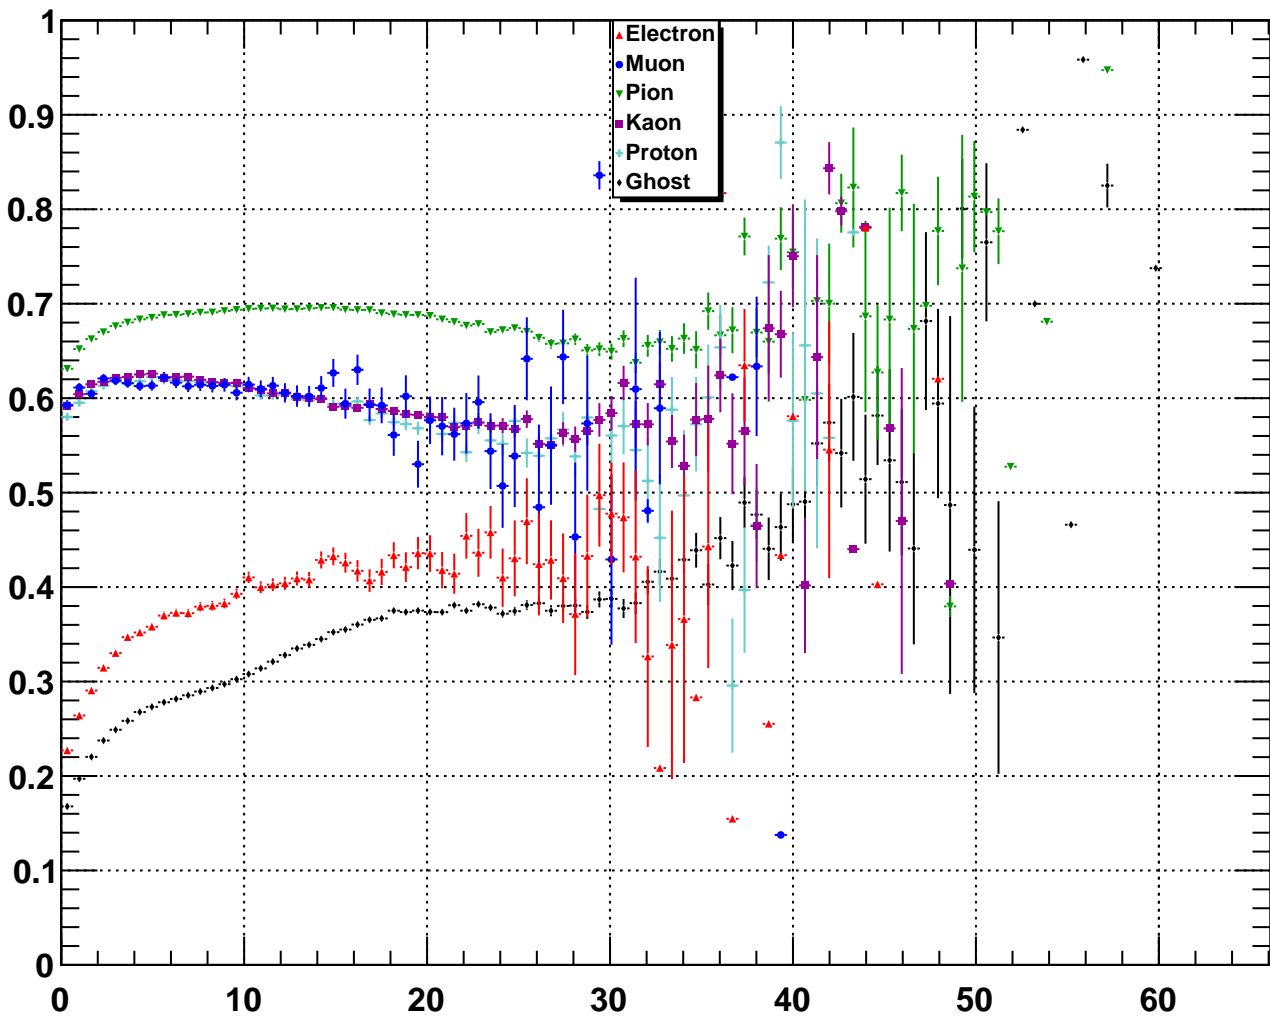

Upstream Pion MVA Output

Upstream Pion TrackFitVeloChi2