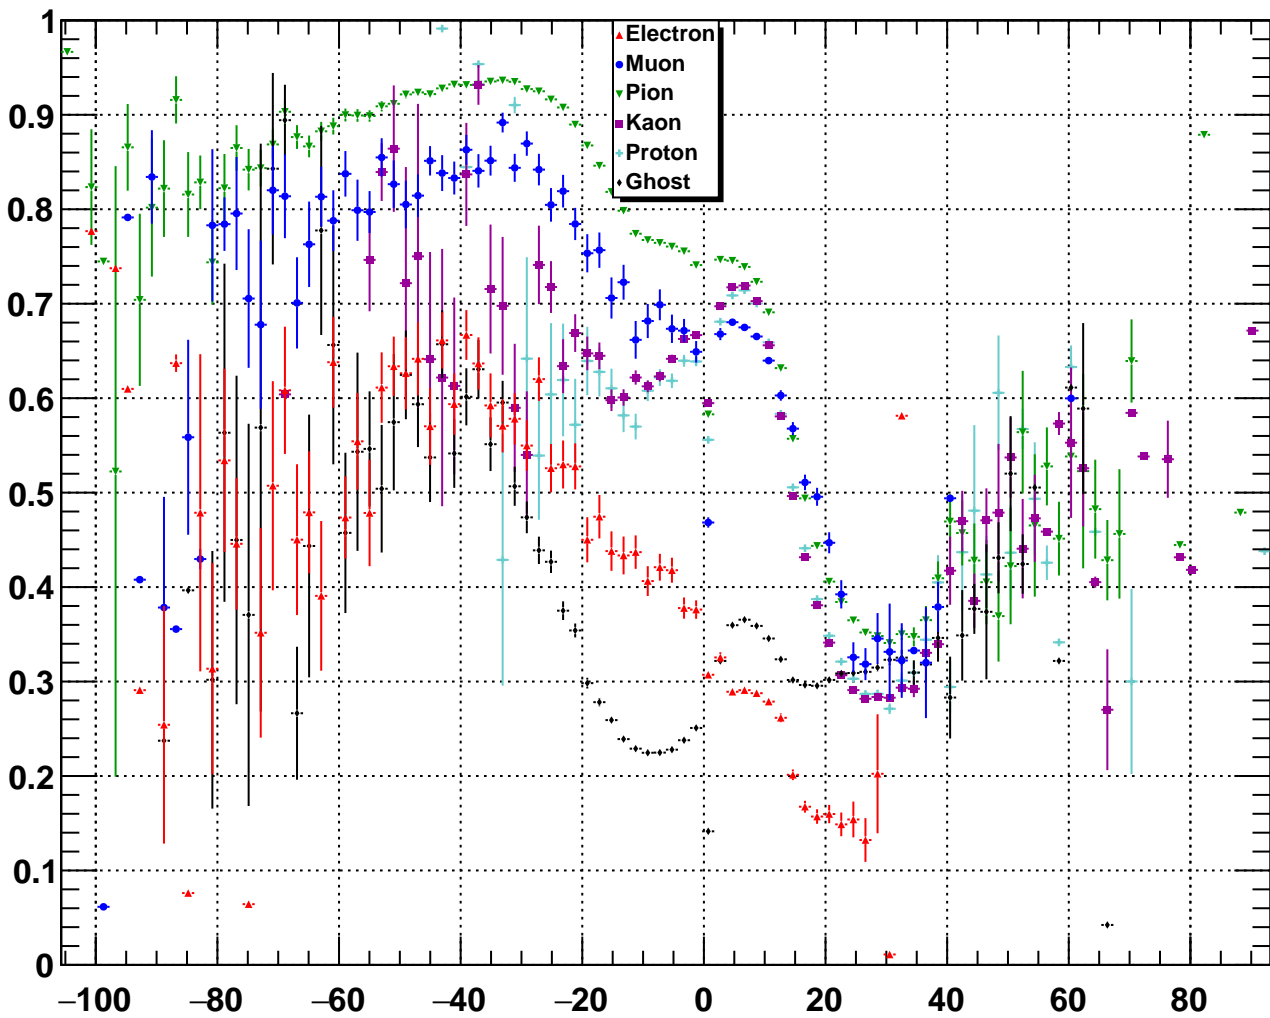

Upstream Pion MVA Output

Upstream Pion RichDLLp