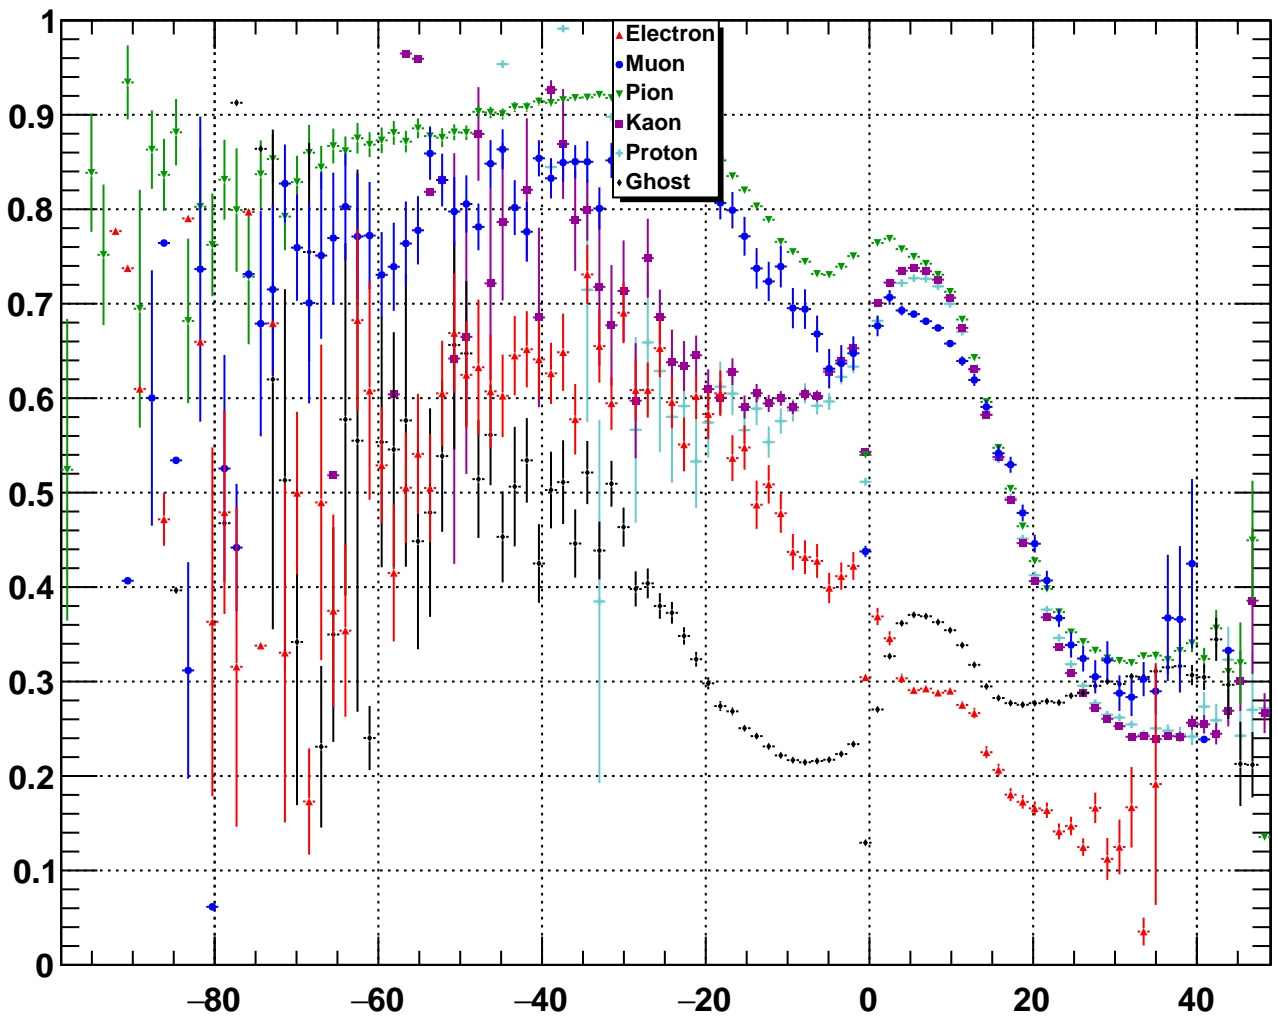

Upstream Pion MVA Output

Upstream Pion RichDLLbt